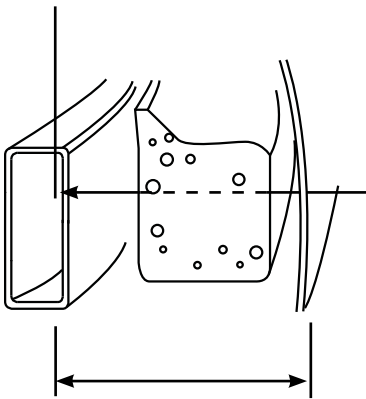

Q-LED VOLVO XC60 18-

Art nr: QL90100
Mounting kit: 93355

Installation

Mounted to the front frame.

1. Ø6.8mm (2x)

L = ~95mm

2. M8 (2x)

3. Ø25mm (2x)