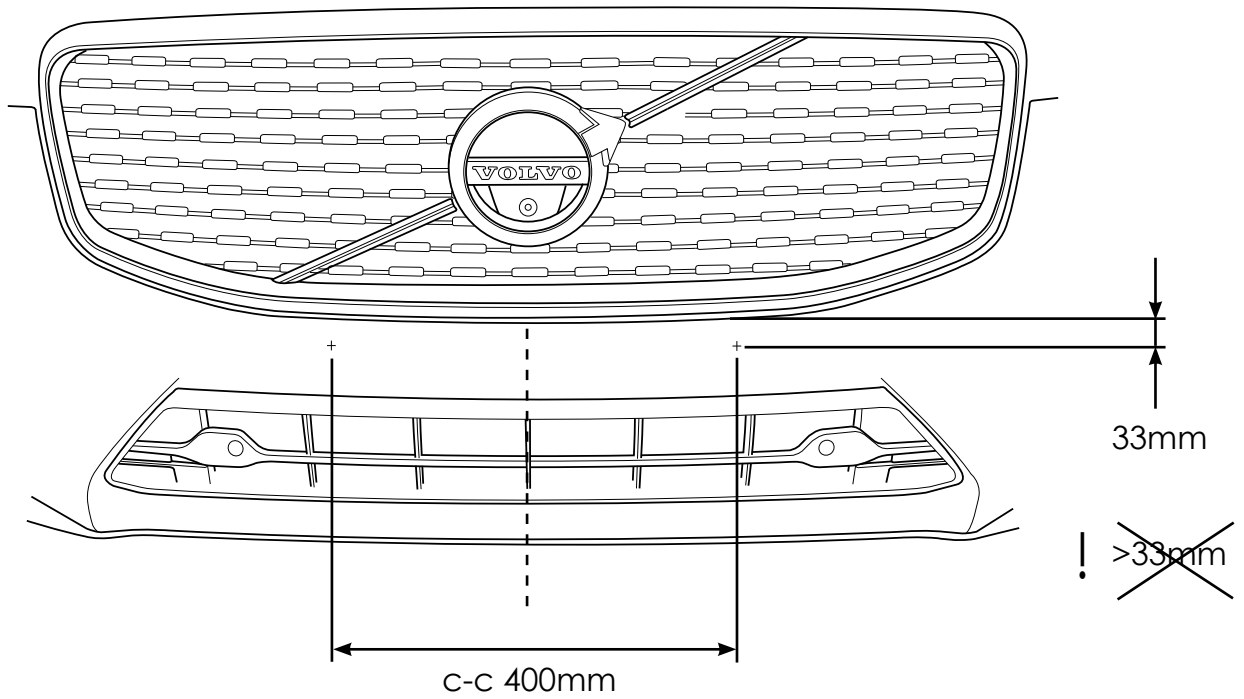

Q-LED VOLVO XC60 18-

Art nr: QL90100
Mounting kit: 93355

Installation

Mounted to the front frame.

1. Ø6.8mm (2x)

L = ~95mm

2. M8 (2x)

3. Ø25mm (2x)