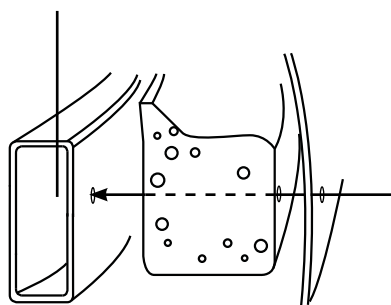

Q-LED VOLVO XC60 18-

Art nr: QL90100
Mounting kit: 93355

Installation

Mounted to the front frame.

1. Ø6.8mm (2x)

L = ~95mm

2. M8 (2x)

3. Ø25mm (2x)