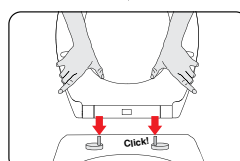

Quick Release

Lätti att ta av sitsen.