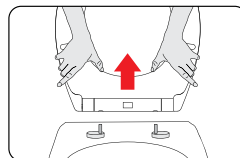

Quick Release

Lätti att ta av sitsen.