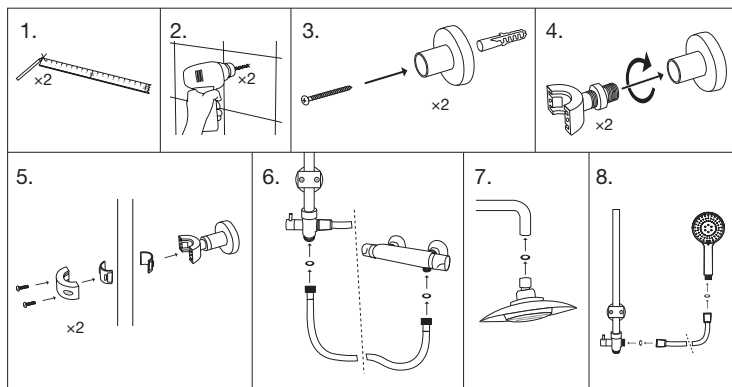

#### Description

Overhead shower set. Swivel overhead shower with 1-spray pattern. Shower head with 3-spray pattern, anti-limescale function and flexible slider. Stainless metal shower hose 150 cm. The hose fits all standard mixers (1/2" BSP).

#### Fitting

See figure B. Don't forget to use the gaskets.

Fig. A

Fig. B