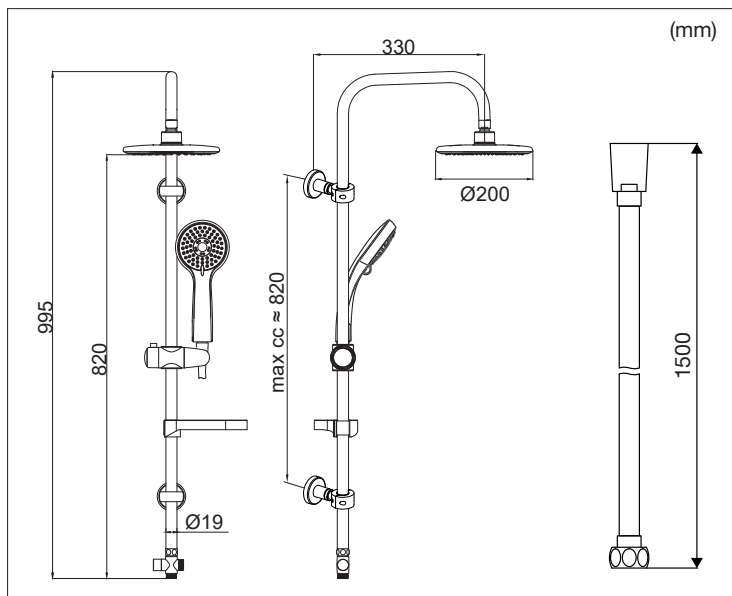

#### Description

Overhead shower set. Swivel overhead shower with 1-spray pattern. Shower head with 3-spray pattern, anti-limescale function and flexible slider. Stainless metal shower hose 150 cm. The hose fits all standard mixers (1/2" BSP).

#### Connection

G1/2 (R15, 1/2" BSP)

#### Fitting

See figure B. Don't forget to use the gaskets.

Fig. A

Fig. B