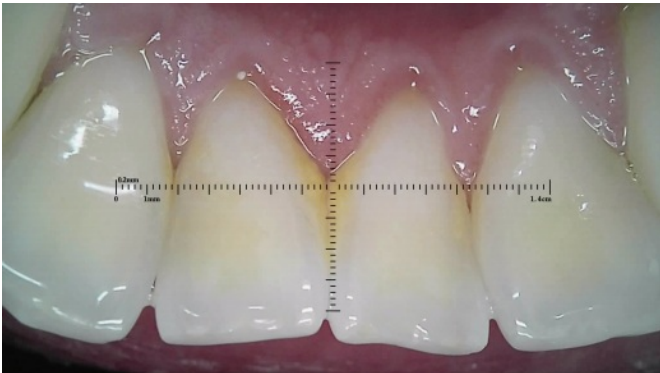

Wide Focus Range

FireCam provides a wide focal range (minimum 5mm_oral), so it can be used in a variety of applications when consulting with patients.

Variable Focus Liquid Lens

Acquire the image without distinction of left or right hand by designing the shoot button at both left and right side.

High image quality output of HD 720p

DUAL SIDE CAPTURE

AUTO-FOCUS

EASY CAPTURE

POWER SLEEP*

RULER MEASURING

USB CONNECT

* Power Sleep mode : Sleep mode will be operated if user does not press any buttons for 10 minutes.

Lighter and Easier for FireCam 720p High-Definition Image

High resolution (HD 720p) & Fast frame speed

FireCam provides a wide focal range (minimum 5mm_oral), so it can be used in a variety of applications when consulting with patients.

Convenient size measurement mode

If you press Shoot Button for 3 seconds, the graduated ruler in the form of crosshair appears in the screen and the ratio of graduated ruler is varied depending on the measuring position.