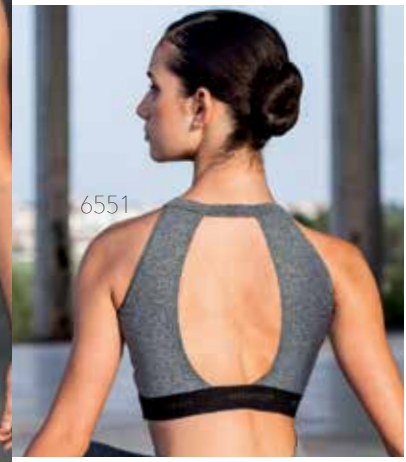

JULIO / JULY
2020

INTERMEZZO

INTERMEZZO

im

● 6552 TOPSUPREDCREM

Top cuello mao con cremallera delantera.

Mao top with zip.

TALLA/SIZE: 4-6-8-10-12-XS-S-M-L-XL-XXL

COL. : 19, 37, 275

● 6553 TOPSUPREDCAM

Top tirante camiseta con detalles transparentes

Tank top with mesh details..

TALLA/SIZE: 4-6-8-10-12-XS-S-M-L-XL-XXL

COL. : 19, 37, 275

● 6554 TOPSUPREDMA

Top manga americana con detalles transparentes

Cap sleeve top with mesh details.

TALLA/SIZE: 4-6-8-10-12-XS-S-M-L-XL-XXL

COL. : 19, 37, 275

● 6550 TOPSUPINT

Top de tirante goma con logo.Cruzado en la espalda.

Elastic strap top and cross back.

TALLA/SIZE: 4-6-8-10-12-XS-S-M-L-XL-XXL