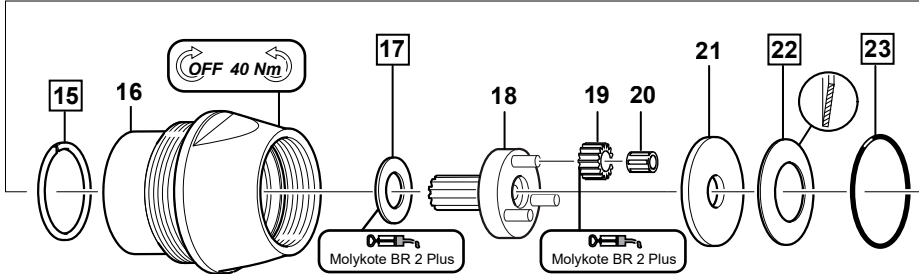

Gearbox items

- M84-200-K ATEX
- M84-115-K ATEX
- MR84-150-K ATEX
- MR84-90-K ATEX

□ = Included in small parts kit

○ = Included in service kit

Gearbox items

Item	Part number	Description	Qty
1	2050536573	Front Part	1
2	-	Sealing Ring	1
3	2050537283	Nut	1
4	2050535943	Ball Bearing	1
5	-	Key	1
6	2050537443	Planet Gear, Compl. Ø19mm	1
7	6157581430	Ball Bearing	1
8	6155840170	Bushing	1
9	-	Lock Ring	1
10	2050540443	Gear Rim	1
11	-	O-Ring	1
12	-	Washer	1
13	2050537703	Planet Gear, Compl.	1
14	2050535973	Ball Bearing	1
15	-	Lock Ring	1
16	2050540423	Gear Rim	1
17	-	Washer	1
18	2050537423	Planet Shaft, Compl. (M84-200-K ATEX & MR84-150-K ATEX)	1
18	2050537433	Planet Shaft, Compl. (M84-115-K ATEX & MR84-90-K ATEX)	1
19	2050536873	Gear Wheel (M84-200-K ATEX & MR84-150-K ATEX)	3
19	2050536883	Gear Wheel (M84-115-K ATEX & MR84-90-K ATEX)	3
20	6157851060	Needle Bearing	3
21	2050538273	Washer	1
22	-	Cup Spring	1
23	-	O-Ring	1