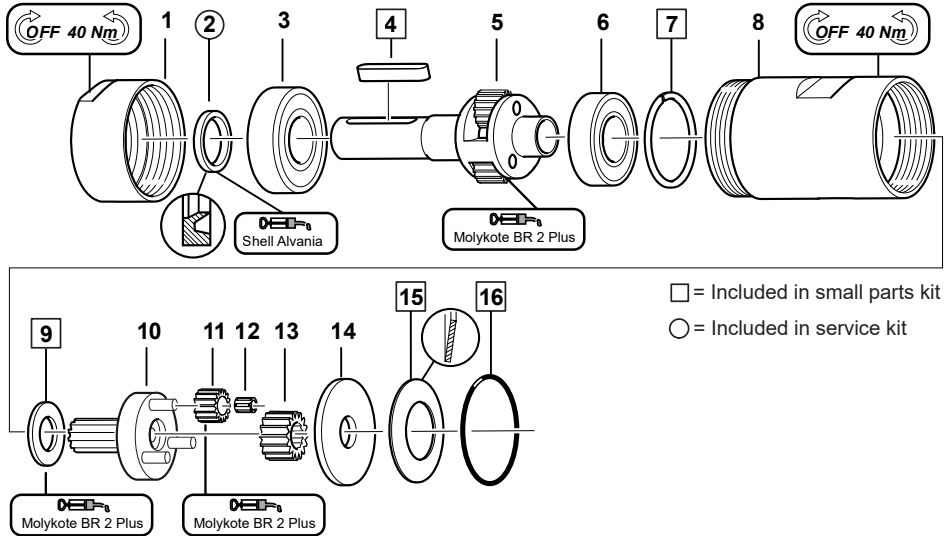

Gearbox items

- M84-1400-K ATEX
- MR84-1100-K ATEX
- MR8401-1100-K ATEX

Gearbox items

- M84-1400-K ATEX
- MR84-1100-K ATEX
- MR8401-1100-K ATEX

Item	Part number	Description	Qty
1	2050536563	Front Part	1
2	2050540363	Sealing Ring	1
3	2050535893	Ball Bearing	1
4	-	Key (M84-1400-K ATEX & MR84-1100-K ATEX)	1
4	6156300360	Key (MR8401-1100-K ATEX)	1
5	2050537683	Planet Gear, Compl. (Ø 16Mm) (M84-1400-K ATEX & MR84-1100-K ATEX)	1
5	2050559023	Planet Gear, Compl. (Ø 12Mm) (MR8401-1100-K ATEX)	1
6	2050535973	Ball Bearing	1
7	-	Lock Ring	1
8	2050540413	Gear Rim	1
9	-	Washer	1
10	2050537413	Planet Shaft, Compl.	1
11	2050536853	Gear Wheel	3
12	251673	Needle Bearing	3
13	2050536843	Gear Wheel	1
14	2050538273	Washer	1
15	-	Cup Spring	1
16	-	O-Ring	1