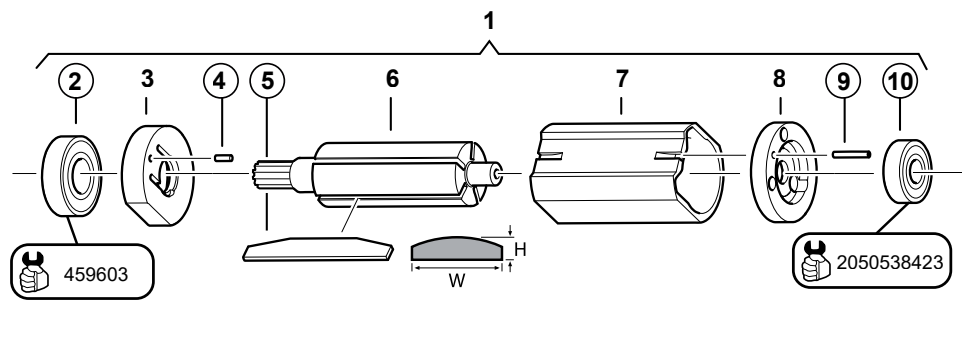

Motor items

- MR84-15800-K ATEX
- MR84-5000-K ATEX
- MR84-3200-K ATEX
- MR84-1900-K ATEX
- MR84-1100-K ATEX
- MR84-700-K ATEX
- MR84-420-K ATEX

- MR84-230-K ATEX
- MR84-150-K ATEX
- MR84-90-K ATEX
- MR84-55-K ATEX
- MR84-35-K ATEX
- MR8401-15800-K ATEX

- MR8401-1900-K ATEX
- MR8401-1100-K ATEX
- MR8401-700-K ATEX
- MR8401-420-K ATEX
- MR8401-230-K ATEX

○ = Included in service kit