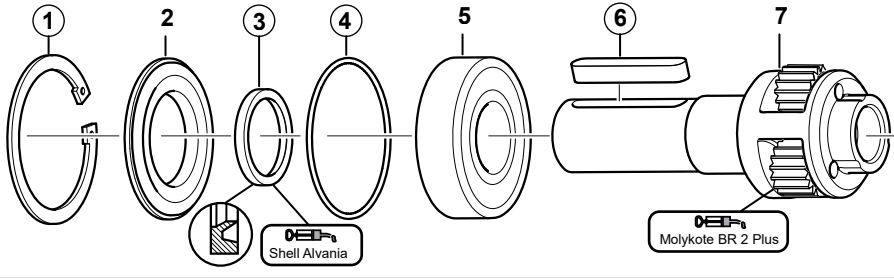

Gearbox items

- M84-45-K ATEX
- MR84-35-K ATEX

□ = Included in small parts kit

○ = Included in service kit

Gearbox items

Item	Part number	Description	Qty
1	2050536093	Circlip	1
2	2050536113	Cover	1
3	-	Sealing Ring	1
4	-	O-Ring	1
5	2050535933	Ball Bearing	1
6	-	Key	1
7	2050537713	Planet Gear, Compl. Ø19mm	1
8	2050535923	Ball Bearing	1
9	2050536733	Gear Rim, Compl	1
10	-	Gear Rim	1
11	-	Key	1
12	-	O-Ring	1
13	-	Washer	1
14	2050537693	Planet Gear, Compl.	1
15	6157581430	Ball Bearing	1
16	6155840170	Bushing	1
17	2050536723	Gear Rim, Compl	1
18	-	Lock Ring	1
19	-	Gear Rim	1
20	-	O-Ring	1
21	2050537293	Nut	1
22	-	Washer	1
23	2050537703	Planet Gear, Compl.	1
24	2050535973	Ball Bearing	1
25	-	Lock Ring	1
26	2050540423	Gear Rim	1
27	-	Washer	1
28	2050537423	Planet Shaft, Compl.	1
29	2050536873	Gear Wheel	3
30	6157851060	Needle Bearing	3
31	2050538273	Washer	1
32	-	Cup Spring	1
33	-	O-Ring	1