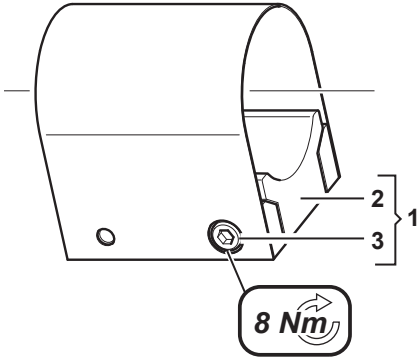

Mounting foot M84

Item	Part number	Description	Qty
1	2050536483	Mounting Foot	1
2		Foot	1
3		Screw	2