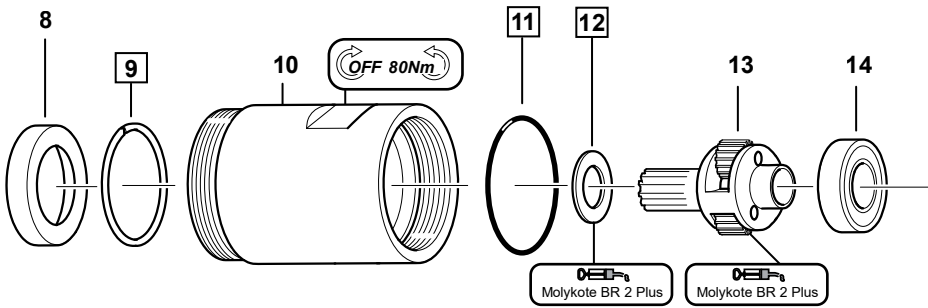

Gearbox items

- M84-300-K ATEX
- MR84-230-K ATEX
- MR8401-230-K ATEX

□ = Included in small parts kit

○ = Included in service kit

Gearbox items

Item	Part number	Description	Qty
1	2050536573	Front Part	1
2	-	Sealing Ring	1
3	2050537283	Nut	1
4	2050535943	Ball Bearing	1
5	-	Key	1
6	2050537443	Planet Gear, Compl. Ø19mm (M84-300-K ATEX & MR84-230-K ATEX)	1
6	2050559033	Planet Gear, Compl. Ø14mm (MR8401-230-K ATEX)	1
7	6157581430	Ball Bearing	1
8	6155840170	Bushing	1
9	-	Lock Ring	1
10	2050540443	Gear Rim	1
11	-	O-Ring	1
12	-	Washer	1
13	2050537703	Planet Gear, Compl.	1
14	2050535973	Ball Bearing	1
15	-	Lock Ring	1
16	2050540413	Gear Rim	1
17	-	Washer	1
18	2050537413	Planet Shaft, Compl.	1
19	2050536853	Gear Wheel	3
20	251673	Needle Bearing	3
21	2050536843	Gear Wheel	1
22	2050538273	Washer	1
23	-	Cup Spring	1
24	-	O-Ring	1