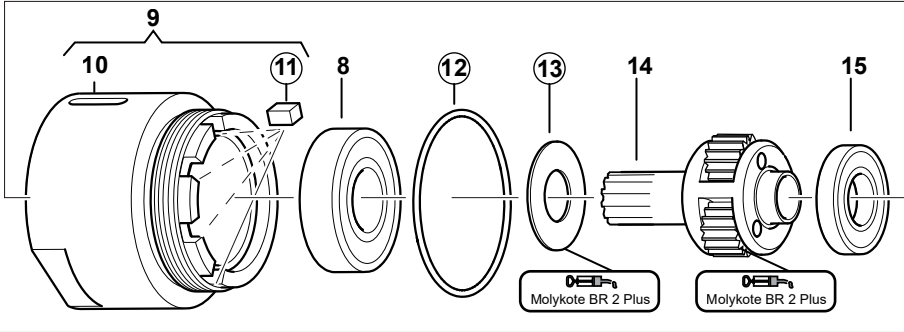

Gearbox items

- M84-45-K ATEX
- MR84-35-K ATEX

□ = Included in small parts kit

○ = Included in service kit

Gearbox items

Item	Part number	Description	Qty
1	2050536093	Circlip	1
2	2050536113	Cover	1
3	-	Sealing Ring	1
4	-	O-Ring	1
5	2050535933	Ball Bearing	1
6	-	Key	1
7	2050537713	Planet Gear, Compl. Ø19mm	1
8	2050535923	Ball Bearing	1
9	2050536733	Gear Rim, Compl	1
10	-	Gear Rim	1
11	-	Key	1
12	-	O-Ring	1
13	-	Washer	1
14	2050537693	Planet Gear, Compl.	1
15	6157581430	Ball Bearing	1
16	6155840170	Bushing	1
17	2050536723	Gear Rim, Compl	1
18	-	Lock Ring	1
19	-	Gear Rim	1
20	-	O-Ring	1
21	2050537293	Nut	1
22	-	Washer	1
23	2050537703	Planet Gear, Compl.	1
24	2050535973	Ball Bearing	1
25	-	Lock Ring	1
26	2050540423	Gear Rim	1
27	-	Washer	1
28	2050537423	Planet Shaft, Compl.	1
29	2050536873	Gear Wheel	3
30	6157851060	Needle Bearing	3
31	2050538273	Washer	1
32	-	Cup Spring	1
33	-	O-Ring	1