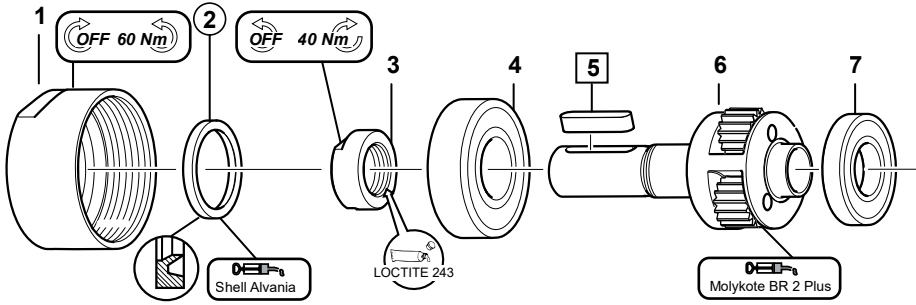

Gearbox items

- M84-300-K ATEX
- MR84-230-K ATEX
- MR8401-230-K ATEX

□ = Included in small parts kit

○ = Included in service kit

Gearbox items

Item	Part number	Description	Qty
1	2050536573	Front Part	1
2	-	Sealing Ring	1
3	2050537283	Nut	1
4	2050535943	Ball Bearing	1
5	-	Key	1
6	2050537443	Planet Gear, Compl. Ø19mm (M84-300-K ATEX & MR84-230-K ATEX)	1
6	2050559033	Planet Gear, Compl. Ø14mm (MR8401-230-K ATEX)	1
7	6157581430	Ball Bearing	1
8	6155840170	Bushing	1
9	-	Lock Ring	1
10	2050540443	Gear Rim	1
11	-	O-Ring	1
12	-	Washer	1
13	2050537703	Planet Gear, Compl.	1
14	2050535973	Ball Bearing	1
15	-	Lock Ring	1
16	2050540413	Gear Rim	1
17	-	Washer	1
18	2050537413	Planet Shaft, Compl.	1
19	2050536853	Gear Wheel	3
20	251673	Needle Bearing	3
21	2050536843	Gear Wheel	1
22	2050538273	Washer	1
23	-	Cup Spring	1
24	-	O-Ring	1