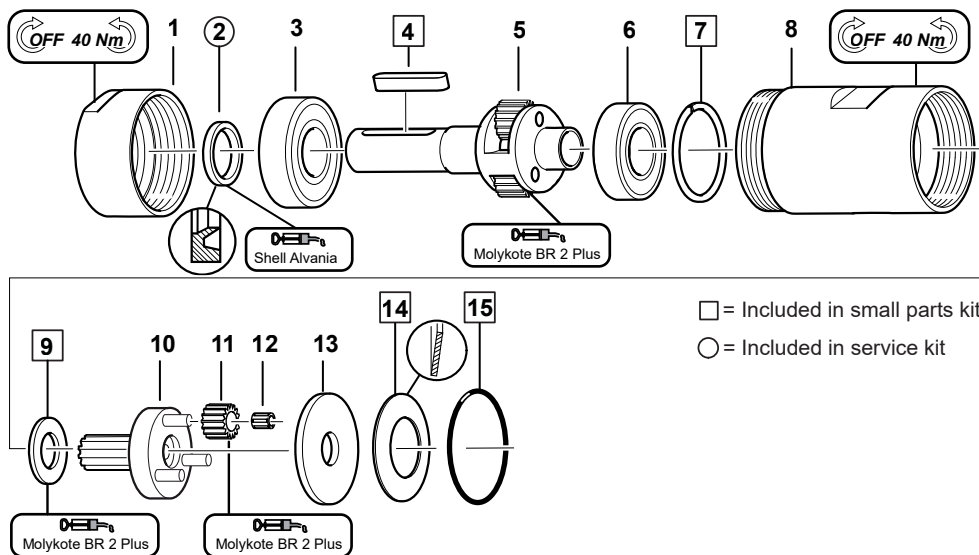

Gearbox items

■ M84-900-K ATEX
■ M84-540-K ATEX

■ MR84-700-K ATEX
■ MR84-420-K ATEX

■ MR8401-700-K ATEX
■ MR8401-420-K ATEX

Gearbox items

■ M84-900-K ATEX
■ M84-540-K ATEX

■ MR84-700-K ATEX
■ MR84-420-K ATEX

■ MR8401-700-K ATEX
■ MR8401-420-K ATEX

Item	Part number	Description	Qty
1	2050536563	Front Part	1
2	-	Sealing Ring	1
3	2050535893	Ball Bearing	1
4	-	Key (M84-900-K ATEX, M84-540-K ATEX, MR84-700-K ATEX & MR84-420-K ATEX)	1
4	6156300360	Key (MR8401-700-K ATEX & MR8401-420-K ATEX)	1
5	2050537683	Planet Gear, Compl. (Ø16mm) (M84-900-K ATEX, M84-540-K ATEX, MR84-700-K ATEX & MR84-420-K ATEX)	1
5	2050559023	Planet Gear, Compl. (Ø12mm) (MR8401-700-K ATEX & MR8401-420-K ATEX)	1
6	2050535973	Ball Bearing	1
7	-	Lock Ring	1
8	2050540413	Gear Rim	1
9	-	Washer	1
10	2050537423	Planet Shaft, Compl. (M84-900-K ATEX, MR84-700-K ATEX & MR8401-700-K ATEX)	1
10	2050537433	Planet Shaft, Compl. (M84-540-K ATEX, MR84-420-K ATEX & MR8401-420-K ATEX)	1
11	2050536873	Gear Wheel (M84-900-K ATEX, MR84-700-K ATEX & MR8401-700-K ATEX)	3
11	2050536883	Gear Wheel (M84-540-K ATEX, MR84-420-K ATEX & MR8401-420-K ATEX)	3
12	6157851060	Needle Bearing	3
13	2050538273	Washer	1
14	-	CUP SPRING	1
15	-	O-RING	1