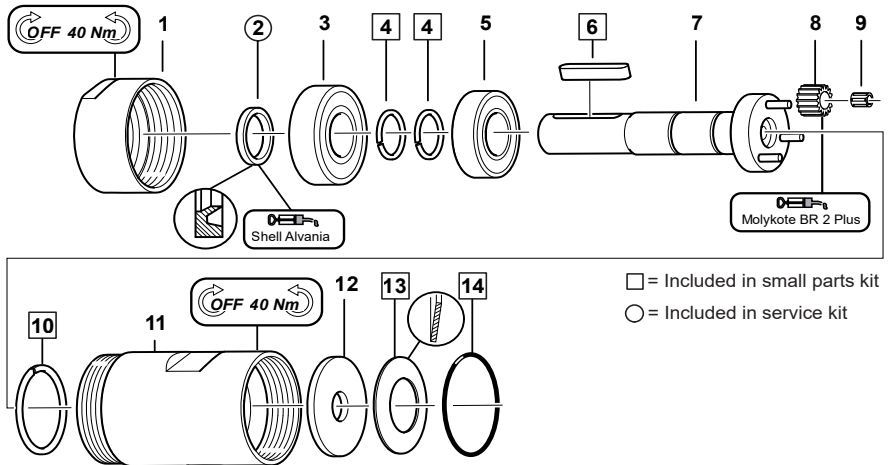

Item	Part number	Description	Qty
1	2050536563	Front Part	1
2	-	Sealing Ring	1
3	2050535893	Ball Bearing	1
4	-	Circlip	2
5	2050535973	Ball Bearing	1
6	-	Key	1
7	2050537383	Planet Shaft, Compl. Ø16mm (M84-20000-K ATEX, MR84-15800-K ATEX)	1
7	2050559053	Planet Shaft, Compl. Ø12mm (MR8401-15800-K ATEX)	1
8	2050536253	Driver	1
9	-	Lock Ring	1
10	2050540413	Gear Rim	1
11	2050538273	Washer	1
12	-	Cup Spring	1
13	-	O-Ring	1

Gearbox items

■ M84-6300-K ATEX

■ MR84-5000-K ATEX

□ = Included in small parts kit

○ = Included in service kit

Item	Part number	Description	Qty
1	2050536563	Front Part	1
2	-	Sealing Ring	1
3	2050535893	Ball Bearing	1
4	-	Circlip	2
5	2050535973	Ball Bearing	1
6	-	Key	1
7	2050537383	Planet Shaft, Compl. Ø16mm	1
8	2050536853	Gear Wheel	3
9	251673	Needle Bearing	3
10	2050536843	Gear Wheel	1
11	-	Lock Ring	1
12	2050540413	Gear Rim	1
13	2050538273	Washer	1
14	-	Cup Spring	1
15	-	O-Ring	1

Gearbox items

■ M84-4000-K ATEX

■ MR84-3200-K ATEX

■ MR8401-1900-K ATEX

■ M84-2400-K ATEX

■ MR84-1900-K ATEX

Item	Part number	Description	Qty
1	2050536563	Front Part	1
2	2050540363	Sealing Ring	1
3	2050535893	Ball Bearing	1
4	2050511523	Circlip	2
5	2050535973	Ball Bearing	1
6	2050536963	Key	1
7	2050537383	Planet Shaft, Compl. Ø16mm (M84-4000-K ATEX & MR84-3200-K ATEX)	1
7	2050537403	Planet Shaft, Compl. Ø16mm (M84-2400-K ATEX & MR84-1900-K ATEX)	1
7	2050559073	Planet Shaft, Compl. Ø12mm (MR8401-1900-K ATEX)	1
8	2050536873	Gear Wheel (M84-4000-K ATEX, MR84-3200-K ATEX)	3
8	2050536883	Gear Wheel (M84-2400-K ATEX, MR84-1900-K ATEX & MR8401-1900-K ATEX)	3
9	6157851060	Needle Bearing	3
10	2050510583	Lock Ring	1
11	2050540413	Gear Rim	1
12	2050538273	Washer	1
13	2050536133	Cup Spring	1
14	2050537353	O-Ring	1