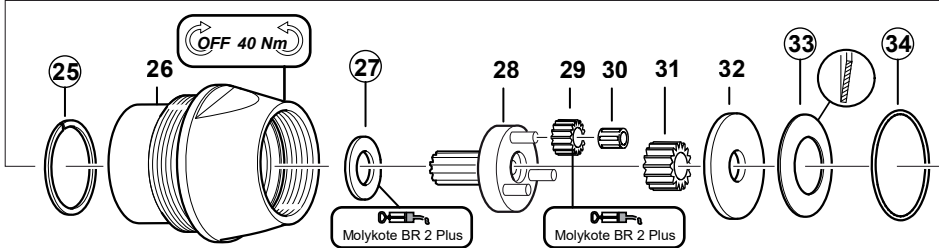

Gearbox items

- M84-70-K ATEX
- MR84-55-K ATEX

□ = Included in small parts kit

○ = Included in service kit

Gearbox items

Item	Part number	Description	Qty
1	2050536093	Circlip	1
2	2050536113	Cover	1
3	-	Sealing Ring	1
4	-	O-Ring	1
5	2050535933	Ball Bearing	1
6	-	Key	1
7	2050537713	Planet Gear, Compl. Ø19mm	1
8	2050535923	Ball Bearing	1
9	2050536733	Gear Rim, Compl	1
10	-	Gear Rim	1
11	-	Key	1
12	-	O-Ring	1
13	-	Washer	1
14	2050537693	Planet Gear, Compl.	1
15	6157581430	Ball Bearing	1
16	6155840170	Bushing	1
17	2050536723	Gear Rim, Compl	1
18	-	Lock Ring	1
19	-	Gear Rim	1
20	-	O-Ring	1
21	2050537293	Nut	1
22	-	Washer	1
23	2050537703	Planet Gear, Compl.	1
24	2050535973	Ball Bearing	1
25	-	Lock Ring	1
26	2050540423	Gear Rim	1
27	-	Washer	1
28	2050537413	Planet Shaft, Compl.	1
29	2050536853	Gear Wheel	3
30	251673	Needle Bearing	3
31	2050536843	Gear Wheel	1
32	2050538273	Washer	1
33	-	Cup Spring	1
34	-	O-Ring	1