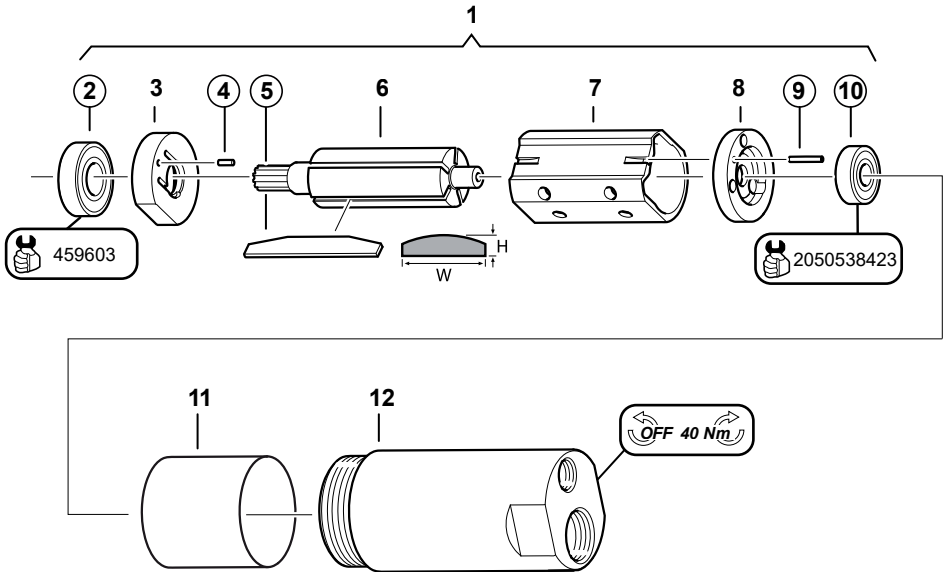

MOTOR

Motor items

■ M84-20000-K ATEX	■ M84-900-K ATEX	■ M84-70-K ATEX
■ M84-6300-K ATEX	■ M84-540-K ATEX	■ M84-45-K ATEX
■ M84-4000-K ATEX	■ M84-300-K ATEX	■ M84-20000-T ATEX
■ M84-2400-K ATEX	■ M84-200-K ATEX	■ M84-4000-T ATEX
■ M84-1400-K ATEX	■ M84-115-K ATEX	■ M84-2400-T ATEX

○ = Included in service kit