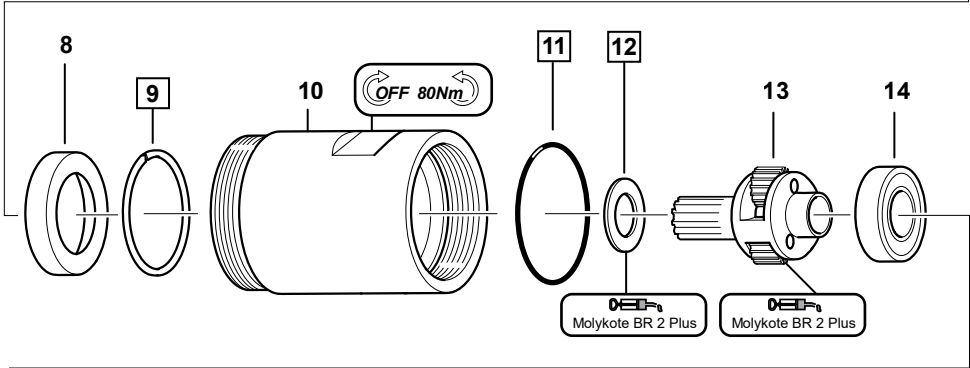

Gearbox items

- M84-200-K ATEX
- M84-115-K ATEX
- MR84-150-K ATEX
- MR84-90-K ATEX

□ = Included in small parts kit

○ = Included in service kit

Gearbox items

Item	Part number	Description	Qty
1	2050536573	Front Part	1
2	-	Sealing Ring	1
3	2050537283	Nut	1
4	2050535943	Ball Bearing	1
5	-	Key	1
6	2050537443	Planet Gear, Compl. Ø19mm	1
7	6157581430	Ball Bearing	1
8	6155840170	Bushing	1
9	-	Lock Ring	1
10	2050540443	Gear Rim	1
11	-	O-Ring	1
12	-	Washer	1
13	2050537703	Planet Gear, Compl.	1
14	2050535973	Ball Bearing	1
15	-	Lock Ring	1
16	2050540423	Gear Rim	1
17	-	Washer	1
18	2050537423	Planet Shaft, Compl. (M84-200-K ATEX & MR84-150-K ATEX)	1
18	2050537433	Planet Shaft, Compl. (M84-115-K ATEX & MR84-90-K ATEX)	1
19	2050536873	Gear Wheel (M84-200-K ATEX & MR84-150-K ATEX)	3
19	2050536883	Gear Wheel (M84-115-K ATEX & MR84-90-K ATEX)	3
20	6157851060	Needle Bearing	3
21	2050538273	Washer	1
22	-	Cup Spring	1
23	-	O-Ring	1