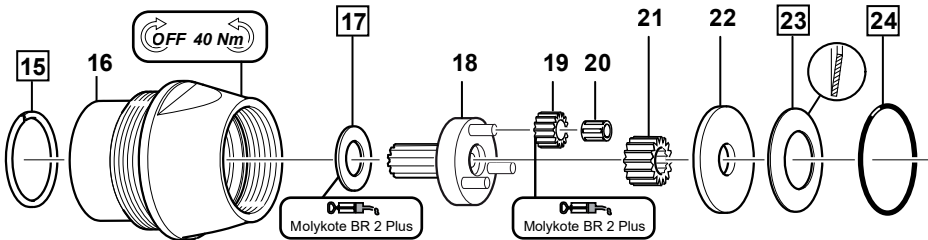

Gearbox items

- M84-300-K ATEX
- MR84-230-K ATEX
- MR8401-230-K ATEX

□ = Included in small parts kit

○ = Included in service kit

Gearbox items

Item	Part number	Description	Qty
1	2050536573	Front Part	1
2	-	Sealing Ring	1
3	2050537283	Nut	1
4	2050535943	Ball Bearing	1
5	-	Key	1
6	2050537443	Planet Gear, Compl. Ø19mm (M84-300-K ATEX & MR84-230-K ATEX)	1
6	2050559033	Planet Gear, Compl. Ø14mm (MR8401-230-K ATEX)	1
7	6157581430	Ball Bearing	1
8	6155840170	Bushing	1
9	-	Lock Ring	1
10	2050540443	Gear Rim	1
11	-	O-Ring	1
12	-	Washer	1
13	2050537703	Planet Gear, Compl.	1
14	2050535973	Ball Bearing	1
15	-	Lock Ring	1
16	2050540413	Gear Rim	1
17	-	Washer	1
18	2050537413	Planet Shaft, Compl.	1
19	2050536853	Gear Wheel	3
20	251673	Needle Bearing	3
21	2050536843	Gear Wheel	1
22	2050538273	Washer	1
23	-	Cup Spring	1
24	-	O-Ring	1