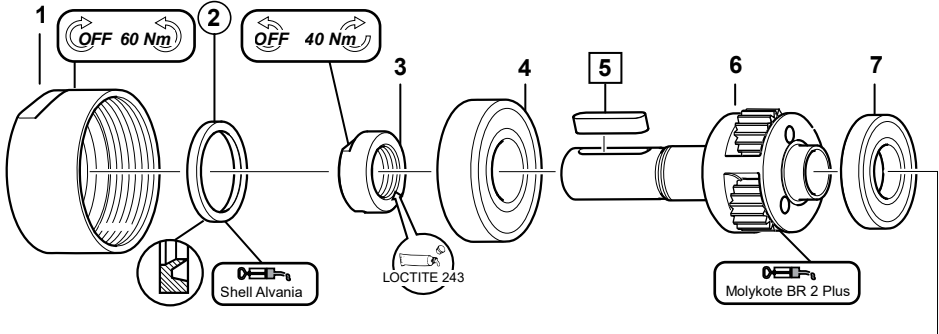

Gearbox items

- M84-200-K ATEX
- M84-115-K ATEX
- MR84-150-K ATEX
- MR84-90-K ATEX

□ = Included in small parts kit

○ = Included in service kit

Gearbox items

Item	Part number	Description	Qty
1	2050536573	Front Part	1
2	-	Sealing Ring	1
3	2050537283	Nut	1
4	2050535943	Ball Bearing	1
5	-	Key	1
6	2050537443	Planet Gear, Compl. Ø19mm	1
7	6157581430	Ball Bearing	1
8	6155840170	Bushing	1
9	-	Lock Ring	1
10	2050540443	Gear Rim	1
11	-	O-Ring	1
12	-	Washer	1
13	2050537703	Planet Gear, Compl.	1
14	2050535973	Ball Bearing	1
15	-	Lock Ring	1
16	2050540423	Gear Rim	1
17	-	Washer	1
18	2050537423	Planet Shaft, Compl. (M84-200-K ATEX & MR84-150-K ATEX)	1
18	2050537433	Planet Shaft, Compl. (M84-115-K ATEX & MR84-90-K ATEX)	1
19	2050536873	Gear Wheel (M84-200-K ATEX & MR84-150-K ATEX)	3
19	2050536883	Gear Wheel (M84-115-K ATEX & MR84-90-K ATEX)	3
20	6157851060	Needle Bearing	3
21	2050538273	Washer	1
22	-	Cup Spring	1
23	-	O-Ring	1