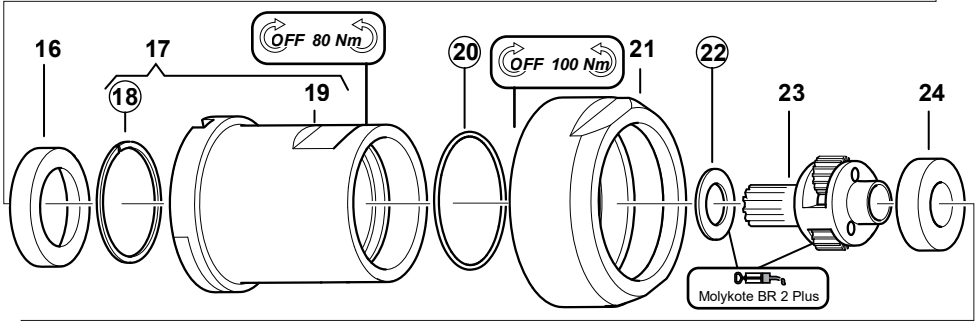

Gearbox items

- M84-70-K ATEX
- MR84-55-K ATEX

□ = Included in small parts kit

○ = Included in service kit

Gearbox items

Item	Part number	Description	Qty
1	2050536093	Circlip	1
2	2050536113	Cover	1
3	-	Sealing Ring	1
4	-	O-Ring	1
5	2050535933	Ball Bearing	1
6	-	Key	1
7	2050537713	Planet Gear, Compl. Ø19mm	1
8	2050535923	Ball Bearing	1
9	2050536733	Gear Rim, Compl	1
10	-	Gear Rim	1
11	-	Key	1
12	-	O-Ring	1
13	-	Washer	1
14	2050537693	Planet Gear, Compl.	1
15	6157581430	Ball Bearing	1
16	6155840170	Bushing	1
17	2050536723	Gear Rim, Compl	1
18	-	Lock Ring	1
19	-	Gear Rim	1
20	-	O-Ring	1
21	2050537293	Nut	1
22	-	Washer	1
23	2050537703	Planet Gear, Compl.	1
24	2050535973	Ball Bearing	1
25	-	Lock Ring	1
26	2050540423	Gear Rim	1
27	-	Washer	1
28	2050537413	Planet Shaft, Compl.	1
29	2050536853	Gear Wheel	3
30	251673	Needle Bearing	3
31	2050536843	Gear Wheel	1
32	2050538273	Washer	1
33	-	Cup Spring	1
34	-	O-Ring	1