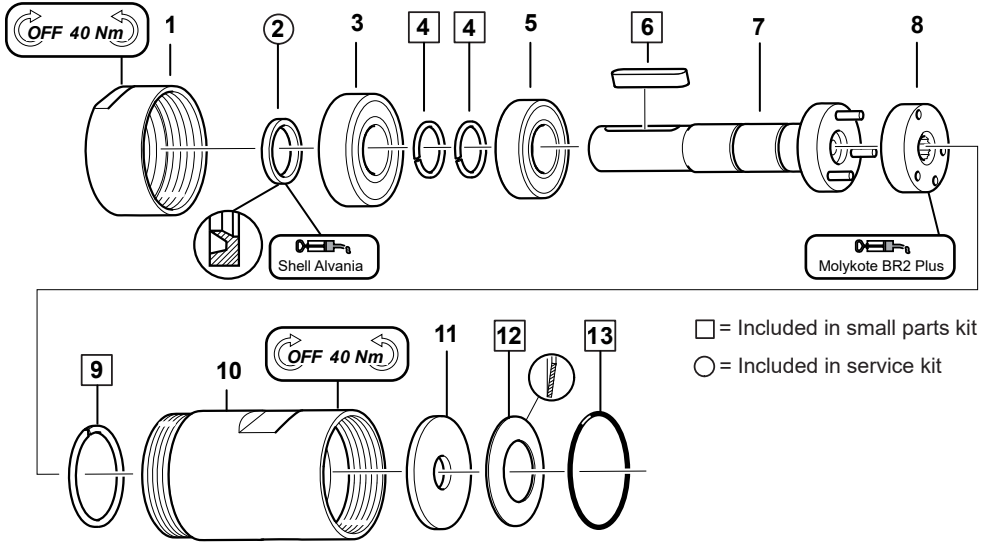

Item	Part number	Description	Qty
1	2050536563	Front Part	1
2	-	Sealing Ring	1
3	2050535893	Ball Bearing	1
4	-	Circlip	2
5	2050535973	Ball Bearing	1
6	-	Key	1
7	2050537383	Planet Shaft, Compl. Ø16mm (M84-20000-K ATEX, MR84-15800-K ATEX)	1
7	2050559053	Planet Shaft, Compl. Ø12mm (MR8401-15800-K ATEX)	1
8	2050536253	Driver	1
9	-	Lock Ring	1
10	2050540413	Gear Rim	1
11	2050538273	Washer	1
12	-	Cup Spring	1
13	-	O-Ring	1