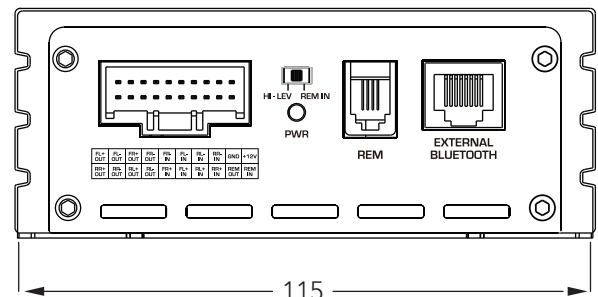

MAIN FEATURES

- 8-Ch. DSP with 31-Bands EQ
- 4-Ch. High Level Inputs
- 2-Ch. RCA Inputs + 8-Ch. RCA Outputs
- 4 x 70 W Max Power
- Plug & Play Ready
- BT 5.1 Streaming
- Music Player
 - (MP2.3.4, WMA, APE, FLAC, AAC, M4A, WAV, AIF, AIFC)
- PC and Mobile DSP Tools
- Mobile Music Player App

DSP FEATURES

- 8-Channels DSP
- 31-Bands EQ
- Input Choice: AUX, BT, HI-LEV, USB
- I/O Mixing Matrix (Hi-Lev. to RCA Outputs)
- HP/LP Filter: Butterw., Bessel, Link.-Riley
- Slope: 6/12/18/24/30/36/42/48 dB/Oct.
- Delay: 0.00-20.00ms / 0.00-692.00 cm
0.00-273.00 inches

MOBILE APP

- Full DSP Control
- 5.1 BT Streaming
- Music Player
- Available for iOS and Android

TECHNICAL SPECIFICATIONS

Active Range	> 110dB
S/N Ratio	> 100dB
THD	< 0.05%
Sampling Rate	48KHz/24Bit
Frequency Response	20Hz - 20KHz
Amplifier Power	4 x 35W 4 x 70W (Max)
Input Impedance	20 KOhm (Low) 240 Ohm (High)
Signal I/O Range	RCA Input 6Vpp RCA Output 9Vpp High-Lev. 26Vpp
Power Supply	DC 9V-16V