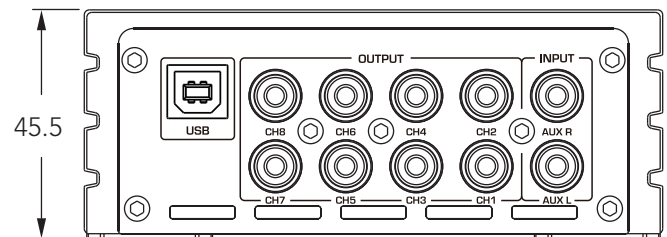

DSP FEATURES

- 8-Channels DSP
- 31-Bands EQ
- Input Choice: AUX, BT, HI-LEV, USB
- I/O Mixing Matrix (Hi-Lev. to RCA Outputs)
- HP/LP Filter: Butterw., Bessel, Link.-Riley
- Slope: 6/12/18/24/30/36/42/48 dB/Oct.
- Delay: 0.00-20.00ms / 0.00-692.00 cm
0.00-273.00 inches

MOBILE APP

- Full DSP Control
- 5.1 BT Streaming
- Music Player
- Available for iOS and Android

TECHNICAL SPECIFICATIONS

Active Range	> 110dB
S/N Ratio	> 100dB
THD	< 0.05%
Sampling Rate	48KHz/24Bit
Frequency Response	20Hz - 20KHz
Amplifier Power	4 x 35W 4 x 70W (Max)
Input Impedance	20 KOhm (Low) 240 Ohm (High)
Signal I/O Range	RCA Input 6Vpp RCA Output 9Vpp High-Lev. 26Vpp
Power Supply	DC 9V-16V