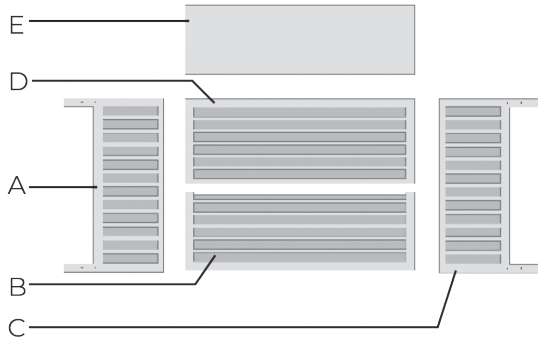

ASSEMBLY INSTRUCTIONS

Alixo aluminium condensing unit guards

ALIXO

ASSEMBLY

DOUBLE

- Always install a bottom plate for a unit with wall mounting
- Choose a casing that is high enough to cover both the unit and the mounting bracket