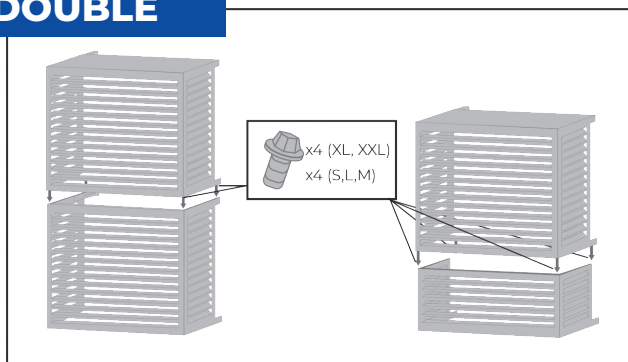

ASSEMBLY INSTRUCTIONS

Alixo aluminium condensing unit guards

ALIXO

ASSEMBLY

DOUBLE

- Always install a bottom plate for a unit with wall mounting
- Choose a casing that is high enough to cover both the unit and the mounting bracket