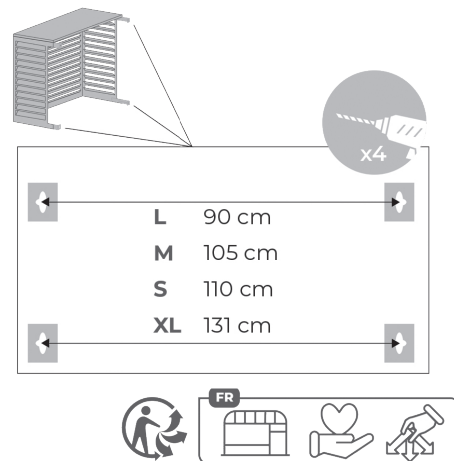

ASSEMBLY INSTRUCTIONS

Alixo aluminium condensing unit guards

ALIXO

ASSEMBLY

DOUBLE

- Always install a bottom plate for a unit with wall mounting
- Choose a casing that is high enough to cover both the unit and the mounting bracket