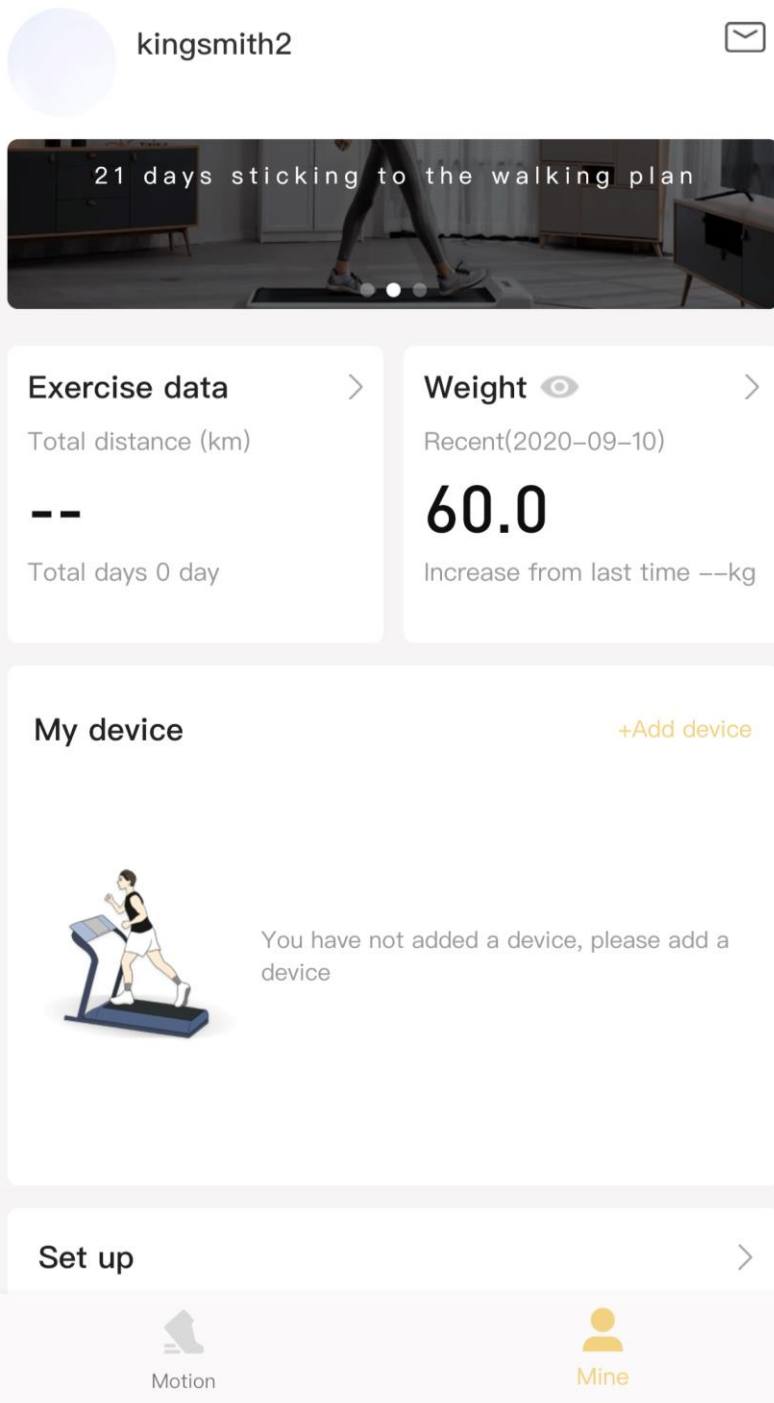

Child Lock
Protection

Overload
Protection

Auto Standby
in 10 minutes

Customized
Speed Limit

KS Fit

Connects to KIS Fit App for a more connected life

K12 can be connected into the KS Fit App. You can use the App to set up and operate your WalkingPad Easily and Efficiently. Also your full exercise data can be stored in the KS Fit APP. There are many sports courses in the APP to help you better customize your sports plan.

Technical Specification

Speed	0.8 - 12 km/h
Motor	1.0 CHP Brushless Motor
Suspension	Cushioning System
Running Surface	1210mm * 480mm (L x W)
Belt Width	480mm
Max User Weight	100KG
Occupancy Size	153cm * 79.2cm * 13.9cm (L x W x H)
Folded Size	148cm * 79.2cm * 10.6cm (L x W xH)
Packaging Size	161.4cm * 82cm * 16cm(L x W x H)
G. W.	39kg
N. W.	33kg