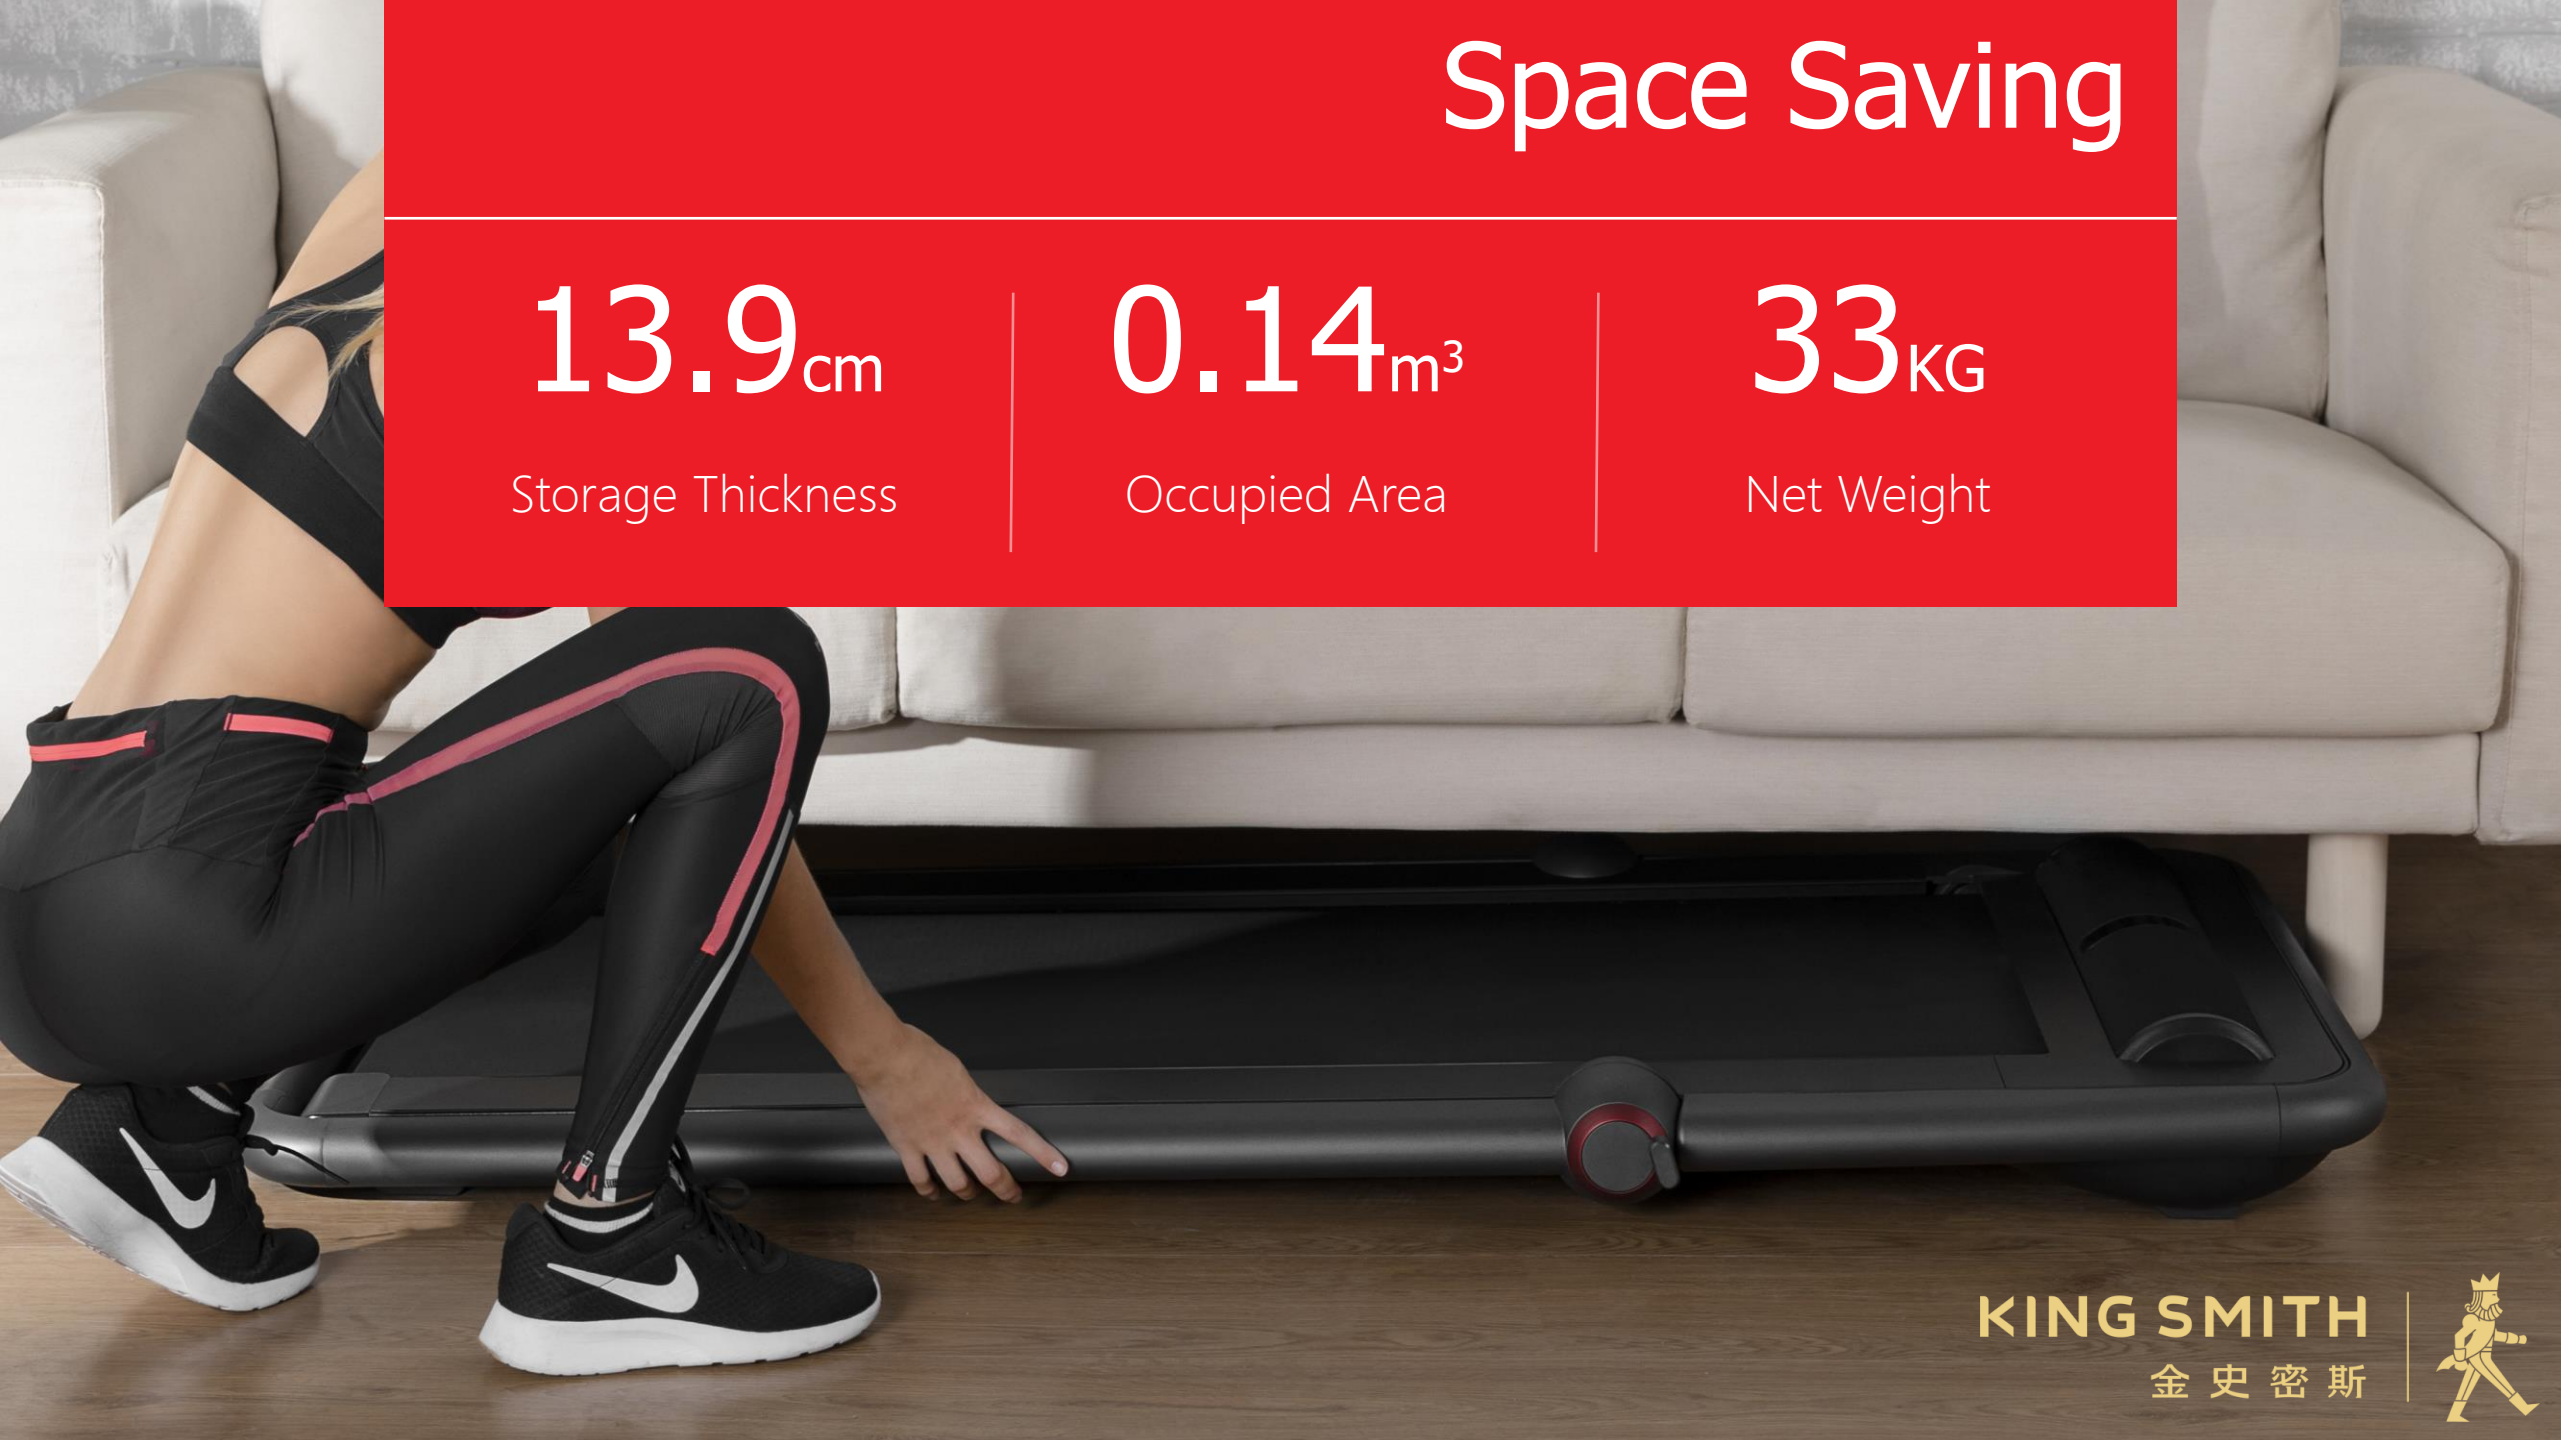

Space Saving

13.9_{cm}

Storage Thickness

0.14_{m³}

Occupied Area

33_{KG}

Net Weight

KING SMITH
金史密斯