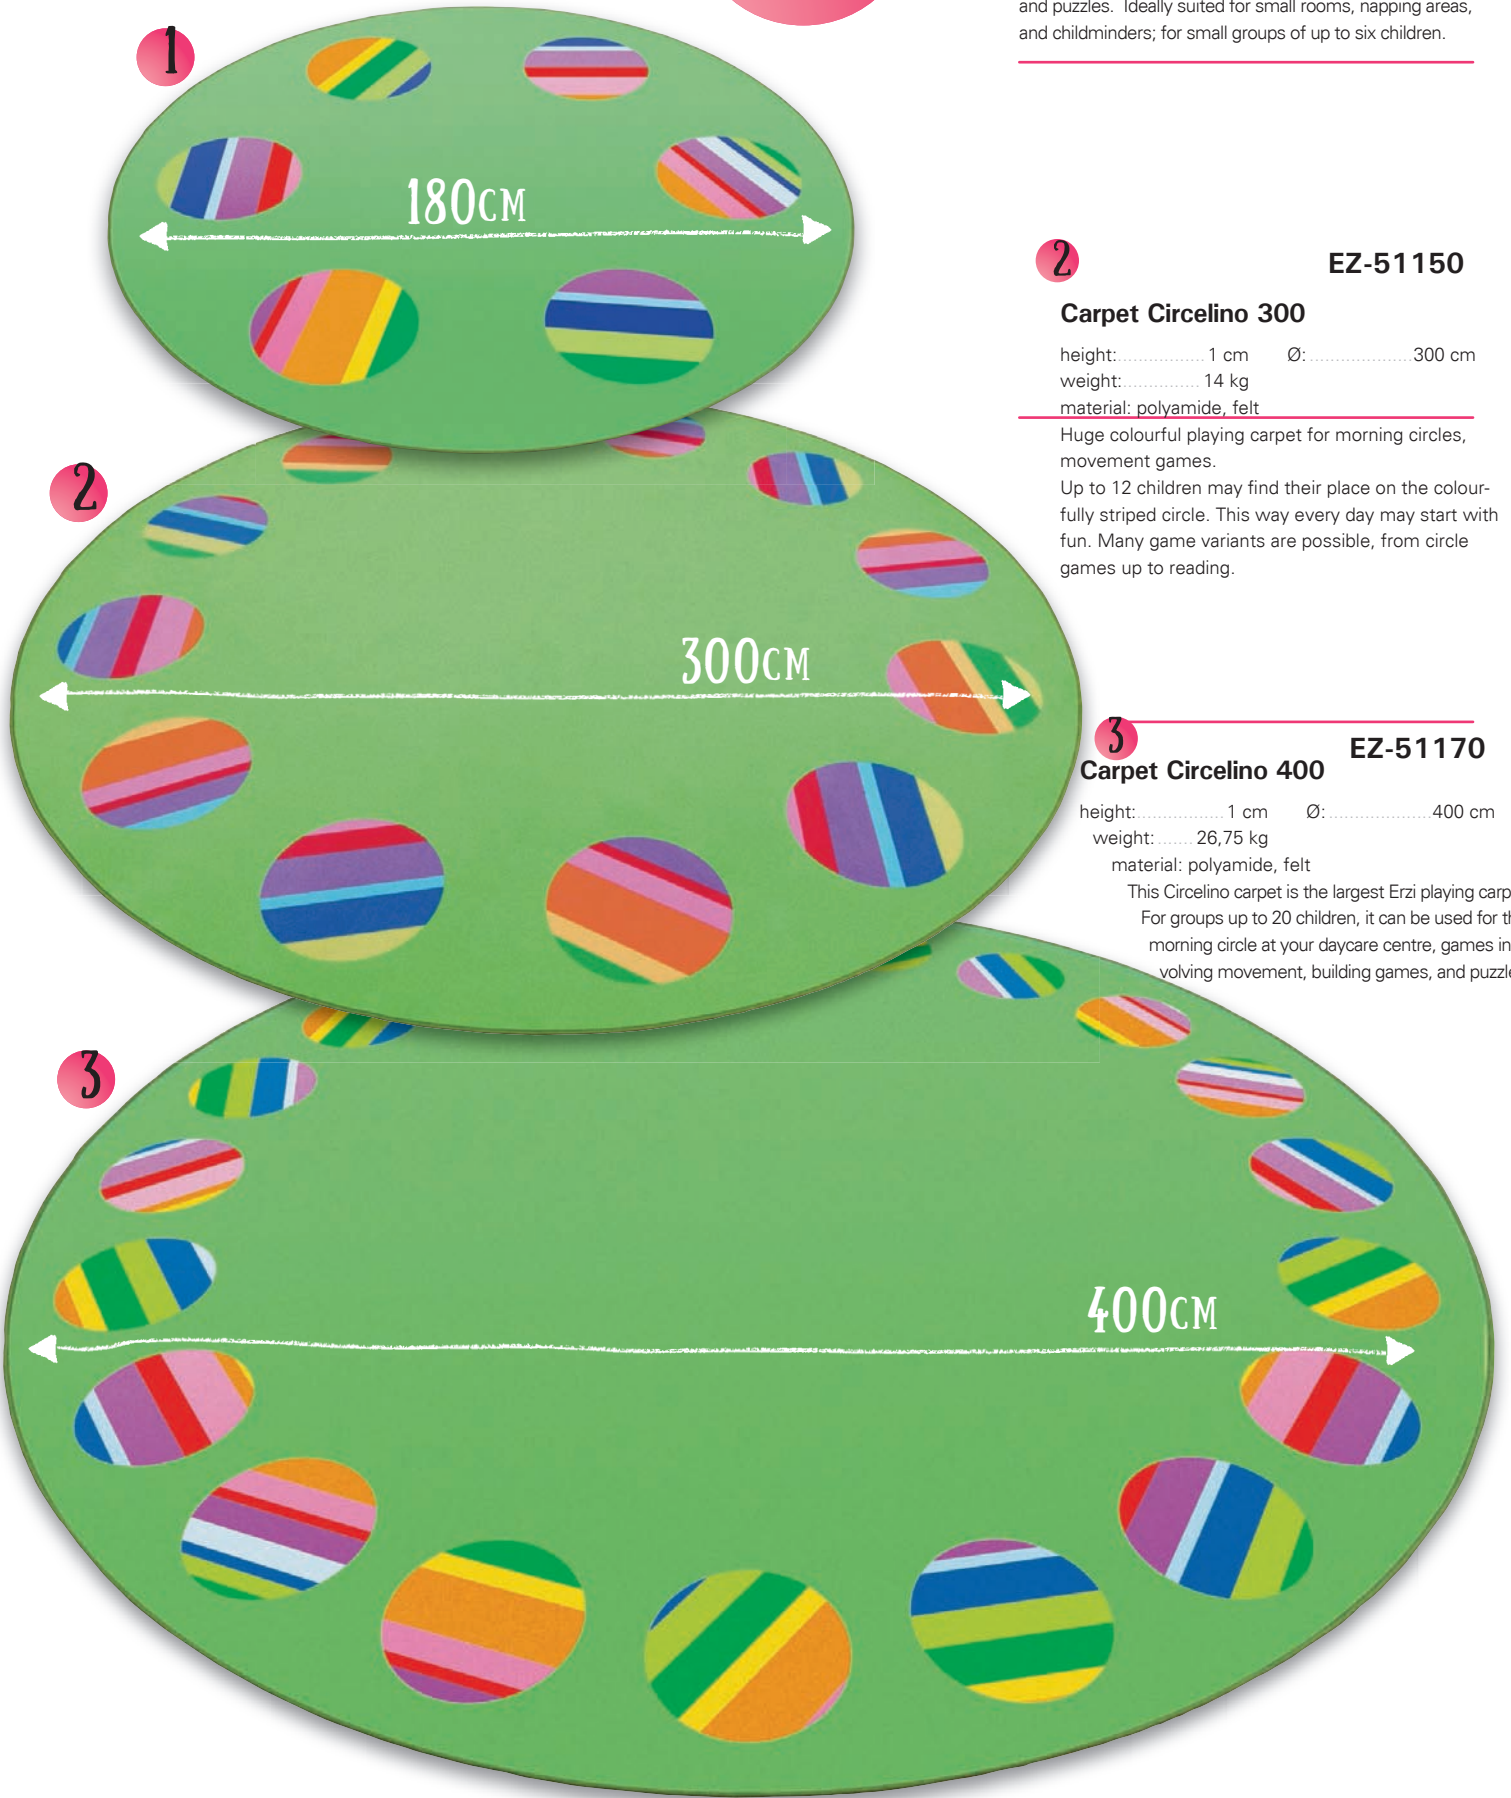

FOR SMALL
& LARGE
GROUPS

1 **51169**
Carpet Circelino 180

height: ..... 1 cm   Ø: ..... 180 cm
weight: ..... 5,32 kg
material: polyamide, felt
Colourful playing carpet for the morning circle at your day-care centre, games involving movement, building games, and puzzles. Ideally suited for small rooms, napping areas, and childminders; for small groups of up to six children.

2 **EZ-51150**
Carpet Circelino 300

height: ..... 1 cm   Ø: ..... 300 cm
weight: ..... 14 kg
material: polyamide, felt
Huge colourful playing carpet for morning circles, movement games.
Up to 12 children may find their place on the colourfully striped circle. This way every day may start with fun. Many game variants are possible, from circle games up to reading.

3 **EZ-51170**
Carpet Circelino 400

height: ..... 1 cm   Ø: ..... 400 cm
weight: ..... 26,75 kg
material: polyamide, felt
This Circelino carpet is the largest Erzi playing carpet. For groups up to 20 children, it can be used for the morning circle at your daycare centre, games involving movement, building games, and puzzles.