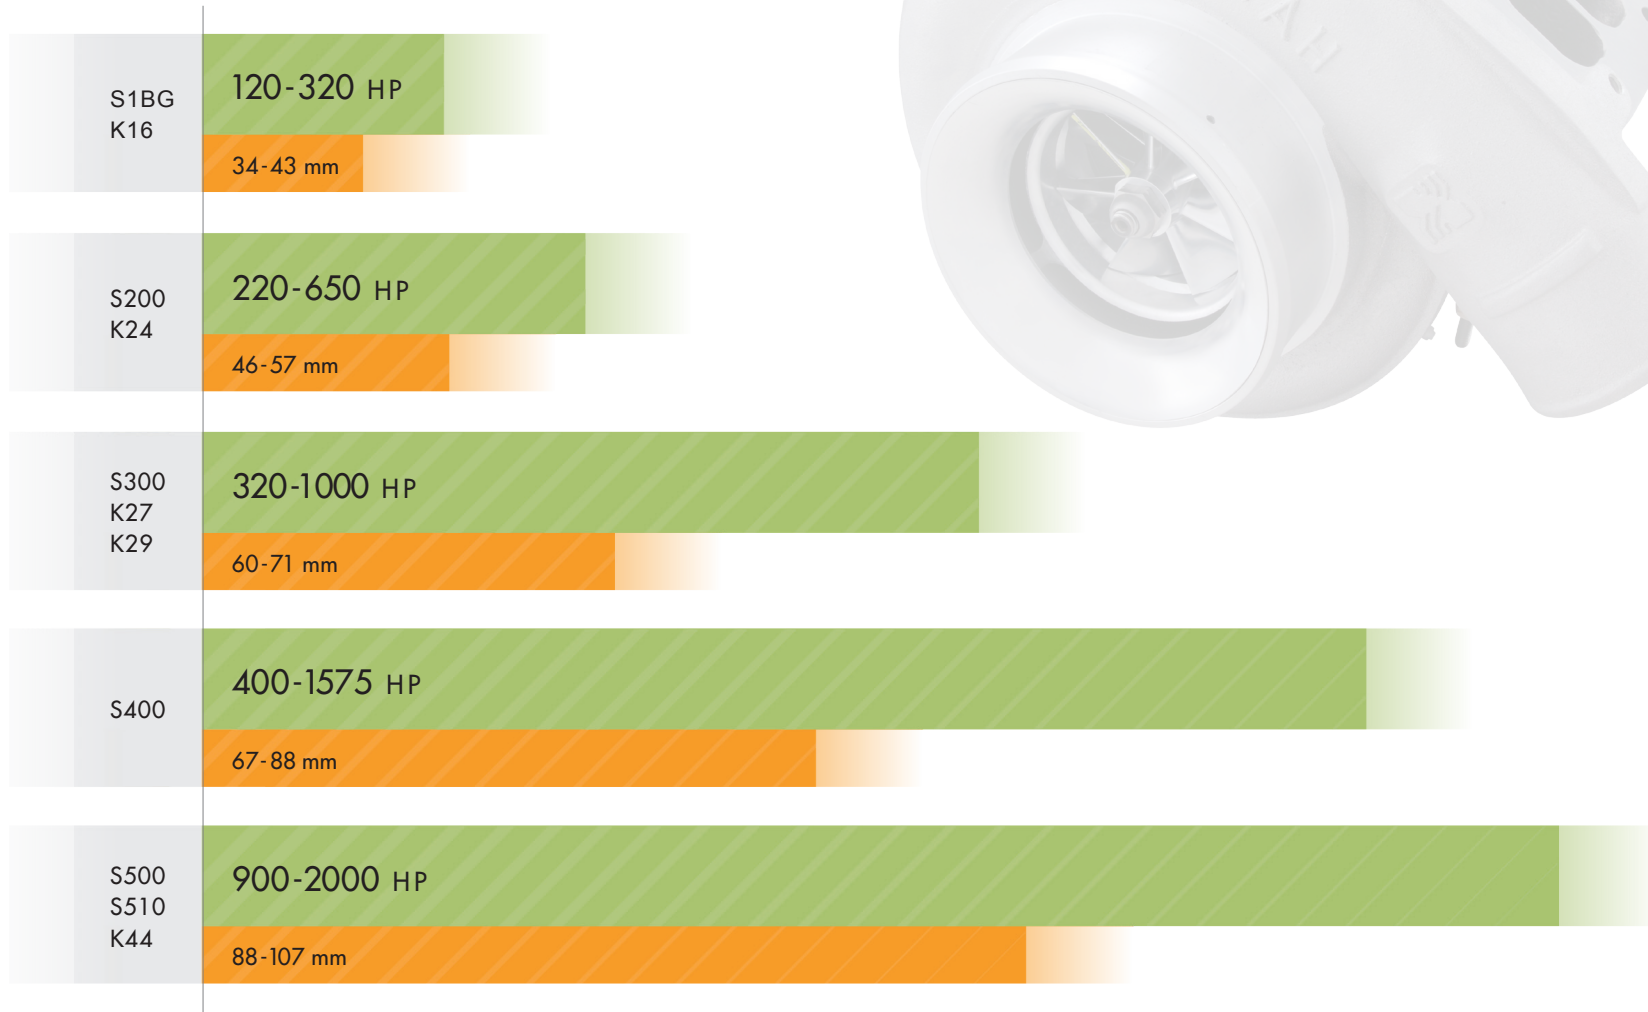

## AirWerks Series Turbocharger Application Range

 Horsepower  
(per turbo)

 Compressor Wheel  
Inducer Diameter

Application details can be found in the BorgWarner performance turbo catalog located in the "Download" section at [borgwarnerboosted.com](http://borgwarnerboosted.com)