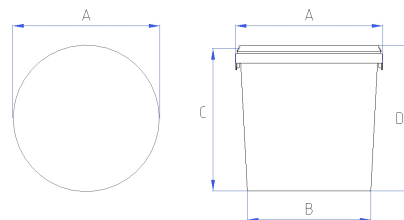

GENERAL PRODUCT INFORMATION

ARTICLE

Article-No.	EZE10000 light
Product	BUCKETS ROUND
ISO-volume	10.7 liter
Brimful-volume	11.5 liter
Paint mixing-machines	Yes
Special features	-

DIMENSIONS

Upper diameter (A)	265 mm
Lower diameter (B)	225 mm
Height (C)	264 mm
Height with Lid (D)	265 mm

MATERIAL

Packaging Buckets	polypropylene
Lid	polypropylene
Color	White, color on request
Handle	Metal / plastic

WEIGHT

Bucket	258 g
Lid	70 g
Role	-
Wire handle	37 g
Plastic handle	14 g

DECORATION (LxH)

Bucket Offset print	730 x 190 mm
Bucket IML	Yes
Lid Offset print	On request
Lid IML	Yes

Note: For print-layouts please see our "General print requirements" under "Decoration" on our website www.groku.de

OPTIONS

Lid	Var. designs are possible
Custom colors	On request

Note: Different closure systems e.g. tamper evident closure, opening aids etc.

BUCKETS ROUND EZE 10000

PACKAGING UNITS

Bucket Palett 800x1200mm	572 units
Lid Palett 800x1200mm	2880 units

PALLETISING SCHEME

Units per layer	13
Stacking height ** (2-fold)	658 mm
Any additional bucket	249 mm
Max. load of the bottom container *	35 kg (at 20 °C)

OTHER

Technical changes possible; tolerances +/- 5%; AGB

* in compliance with packaging

** incl. pallet (145mm)