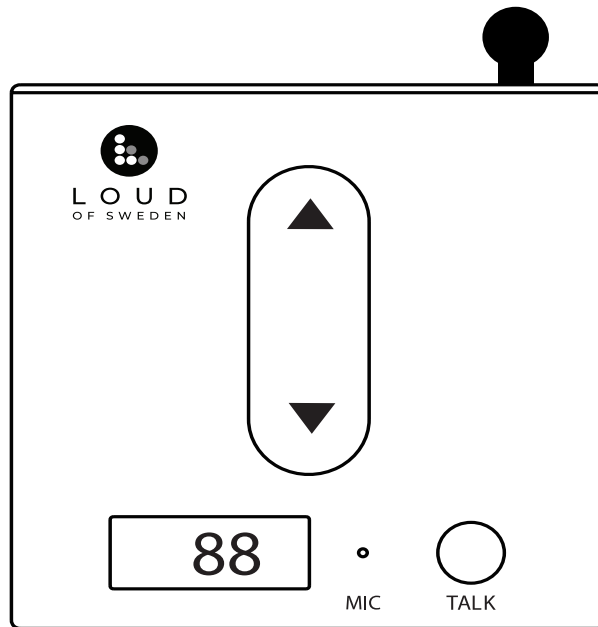

L O U D
OF SWEDEN

Transmitter & volume control B1 Baseunit

Transmitter
Volume control
Wireless Local Gateway
Announcement function
50 channels, digital RF encrypted
Mounting for wall available

Operating wireless frequency	2400 - 2483,5 GHz Wireless Local Gateway
Frequency range	20 - 20 000 Hz
Operating range	> 300 m with clear view
Latency	20ms
Power supply	5V 250mA
Input	Unbalanced 3,5 mm aux
Line out	Unbalanced 3,5 mm aux
Weight	375g
Width	140 mm
Depth	160 mm
Height	23 mm
Colour	White