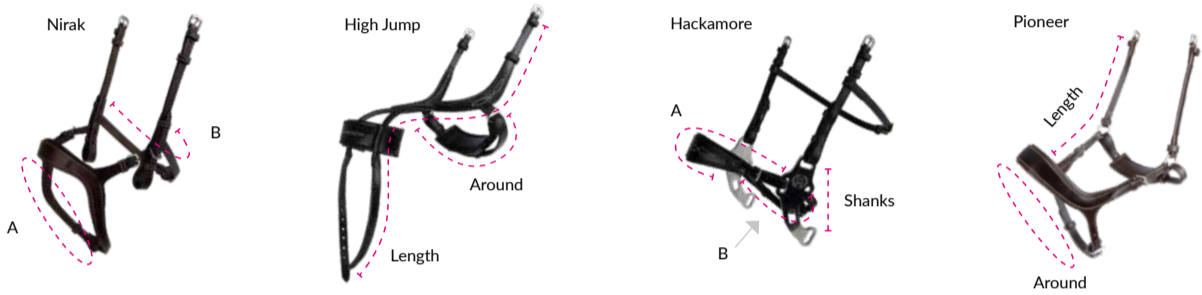

SIZEGUIDE

CLASSIC BRIDLE COLLECTION

COB Length in cm/inches

	Headpiece	Headpiece Width	Browband	Cheek Pieces	Noseband Around	Noseband Length	Noseband Width
Nirak	66/25.9	7/2.7	42/16.5	24/9.4	A60/23.6+B37/14.5	-	3.5/1.3
Pioneer	57/22.4	7/2.7	42/16.5	21/8.2	62/24.4	33/12.9	3.5/1.3
Paladin	57/22.4	7/2.7	42/16.5	21/8.2	62/24.4	19/7.4	4/1.5
GP	57/22.4	7.5/2.9	40/15.7	19/7.4	68/26.7	18/7	6/2.3
Flying Change	57/22.4	7.5/2.9	42/16.5	21/8.2	67/26.3	20/7.8	4.5/1.7
Jump Off	57/22.4	8/3.1	42/16.5	21/8.2	65/25.5	19/7.4	4.5/1.7
HvE	57/22.4	6.5/2.5	42/16.5	22/8.6	63/24.8	19/7.4	3.5/1.3
High Jump	57/22.4	8.5/3.3	42/16.5	21/8.2	26/10.2	50/19.6	4/1.5
Hackamore*	57/22.4	7/2.7	42/16.5	18/7	A29/11.4+B25/9.8	17/6.7	4/1.5
Paragon	57/22.4	7/2.7	40/15.7	19/7.4	60/23.6	17/6.7	3/1.2

* Hackamore shanks 14,5/0. Hackamore Cheek Strap 33/0.

FULL Length in cm/inches

	Headpiece	Headpiece Width	Browband	Cheek Pieces	Noseband Around	Noseband Length	Noseband Width
Nirak	67/23.3	7/2.7	44/17.3	25/9.8	A65/25.5+B39/15.3	-	3.5/1.3
Pioneer	65/25.5	8/3.1	44/17.3	24/9.4	69/27.1	35/13.7	4/1.5
Paladin	65/25.5	8.5/3.3	44/17.3	24/9.4	69/27.1	20/7.8	4.5/1.7
GP	63/24.8	7.5/2.9	42/16.5	21/8.2	70/27.5	18/7	6/2.3
Flying Change	65/25.5	8/3.1	44/17.3	24/9.4	73/28.7	20/7.8	5/1.9
Jump Off	65/25.5	8.5/3.3	44/17.3	24/9.4	70/27.5	20/7.8	4.5/1.7
HvE	65/25.5	6.5/2.5	44/17.3	23/9	73/28.7	20/7.8	3.5/1.3
High Jump	65/25.5	9.5/3.7	44/17.3	24/9.4	29/11.4	53/20.8	4/1.5
Hackamore*	65/25.5	8/3.1	44/17.3	20/7.8	A32/12.6+B27/10.6	19/7.4	4/1.5
Paragon	65/25.5	7/2.7	42/16.5	21/8.2	71/27.9	20/7.8	3/1.2

* Hackamore shanks 14,5/0. Hackamore Cheek Strap 48/0.

All measurements are the largest for each size.