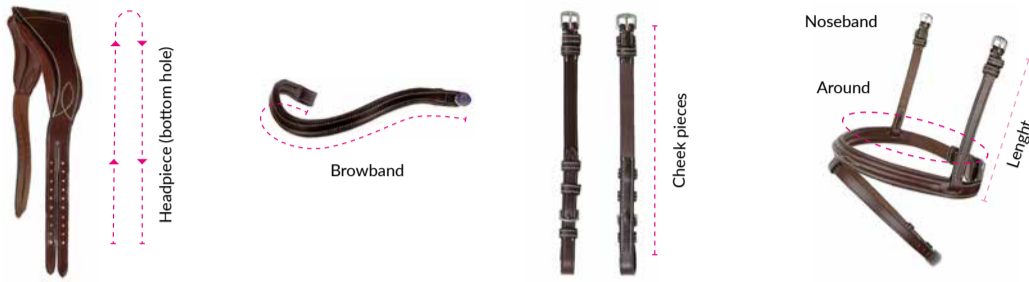

SIZEGUIDE

CLASSIC BRIDLE COLLECTION

COB Length in cm/inches

	Headpiece	Headpiece Width	Browband	Cheek Pieces	Noseband Around	Noseband Length	Noseband Width
Nirak	66/25.9	7/2.7	42/16.5	24/9.4	A60/23.6+B37/14.5	-	3.5/1.3
Pioneer	57/22.4	7/2.7	42/16.5	21/8.2	62/24.4	33/12.9	3.5/1.3
Paladin	57/22.4	7/2.7	42/16.5	21/8.2	62/24.4	19/7.4	4/1.5
GP	57/22.4	7.5/2.9	40/15.7	19/7.4	68/26.7	18/7	6/2.3
Flying Change	57/22.4	7.5/2.9	42/16.5	21/8.2	67/26.3	20/7.8	4.5/1.7
Jump Off	57/22.4	8/3.1	42/16.5	21/8.2	65/25.5	19/7.4	4.5/1.7
HvE	57/22.4	6.5/2.5	42/16.5	22/8.6	63/24.8	19/7.4	3.5/1.3
High Jump	57/22.4	8.5/3.3	42/16.5	21/8.2	26/10.2	50/19.6	4/1.5
Hackamore*	57/22.4	7/2.7	42/16.5	18/7	A29/11.4+B25/9.8	17/6.7	4/1.5
Paragon	57/22.4	7/2.7	40/15.7	19/7.4	60/23.6	17/6.7	3/1.2

* Hackamore shanks 14,5/0. Hackamore Cheek Strap 33/0.

FULL Length in cm/inches

	Headpiece	Headpiece Width	Browband	Cheek Pieces	Noseband Around	Noseband Length	Noseband Width
Nirak	67/23.3	7/2.7	44/17.3	25/9.8	A65/25.5+B39/15.3	-	3.5/1.3
Pioneer	65/25.5	8/3.1	44/17.3	24/9.4	69/27.1	35/13.7	4/1.5
Paladin	65/25.5	8.5/3.3	44/17.3	24/9.4	69/27.1	20/7.8	4.5/1.7
GP	63/24.8	7.5/2.9	42/16.5	21/8.2	70/27.5	18/7	6/2.3
Flying Change	65/25.5	8/3.1	44/17.3	24/9.4	73/28.7	20/7.8	5/1.9
Jump Off	65/25.5	8.5/3.3	44/17.3	24/9.4	70/27.5	20/7.8	4.5/1.7
HvE	65/25.5	6.5/2.5	44/17.3	23/9	73/28.7	20/7.8	3.5/1.3
High Jump	65/25.5	9.5/3.7	44/17.3	24/9.4	29/11.4	53/20.8	4/1.5
Hackamore*	65/25.5	8/3.1	44/17.3	20/7.8	A32/12.6+B27/10.6	19/7.4	4/1.5
Paragon	65/25.5	7/2.7	42/16.5	21/8.2	71/27.9	20/7.8	3/1.2

* Hackamore shanks 14,5/0. Hackamore Cheek Strap 48/0.

All measurements are the largest for each size.