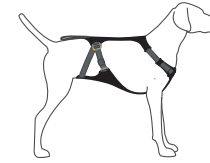

Load Up™

ACTIVITIES: Trail Running
Hiking

Everyday
Trail Running

Hiking
Mountain Biking
Working Dogs

Skiing
Snowboarding
Working Dogs

Vehicle Travel

Climbing

Skiing
Snowboarding
Trail Running

1. **FEATURES:**
2. Customizable fit with four points of adjustment allow for full range of motion
   - Single leash attachment point: anodized aluminum V-ring on the dog's back
   - Lightweight construction minimizes bulk
   - Debris-resistant liner
   - Low-light visibility with reflective trim and light loop for attaching The Beacon™
   - ID pocket stores dog tags and pick-up bags

- Customizable fit with four points of adjustment allow for full range of motion
- Two leash attachment points: aluminum V-ring on the dog's back and reinforced webbing on the dog's chest
- Padded chest and belly panel for good load dispersion and comfortable, extended wear
- Low-light visibility with reflective trim
- ID pocket stores dog tags

- Customizable fit with five points of adjustment allow for full range of motion
- Two leash attachment points: aluminum V-ring and the webbing loop
- Foam padded straps for comfortable, extended wear
- Anatomical design and padded handle provide balanced lifting with good load dispersion
- Low light visibility with reflective trim and light loop for attaching The Beacon™

- Customizable fit with five points of adjustment allow for full range of motion
- Two leash attachment points: aluminum V-ring and the webbing loop
- All-metal hardware provides durability with the rigors of professional use and retains function in snow, ice and dirt environments
- Two low-profile, zippered pockets have interior stretch
- Oversized handle is designed for use with gloves and provides an easy lift and assist when loading dogs into vehicles, airships and chairlifts