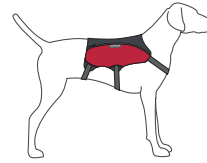

Web Master Pro™