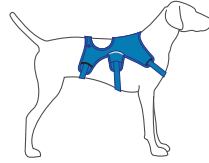

Web Master™