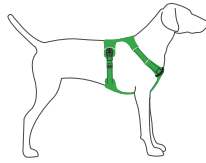

Front Range™