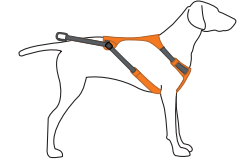

**Omnijore™
Joring System**