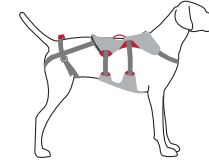

Doubleback™