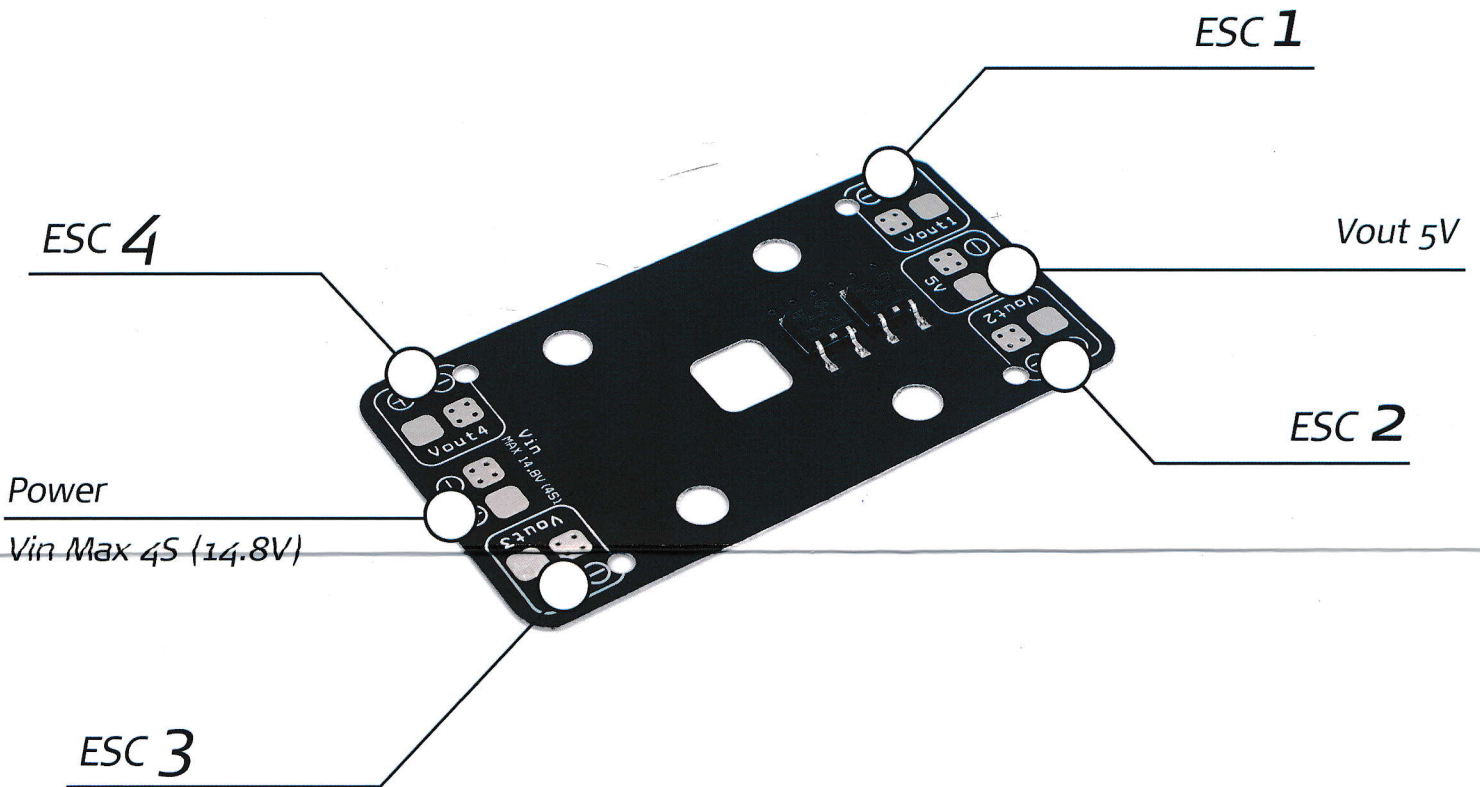

SPECIFICATION

Hello Color

Width:250mm

Height:65mm

Weight:130g (without electronics)

Motor Mount Bolt Holes: 12/16/19mm

Note:

Color 250 the latest design of DIATONE is a casual Frame Kit, please DON'T do severe flight movements.

SPECIFICATION