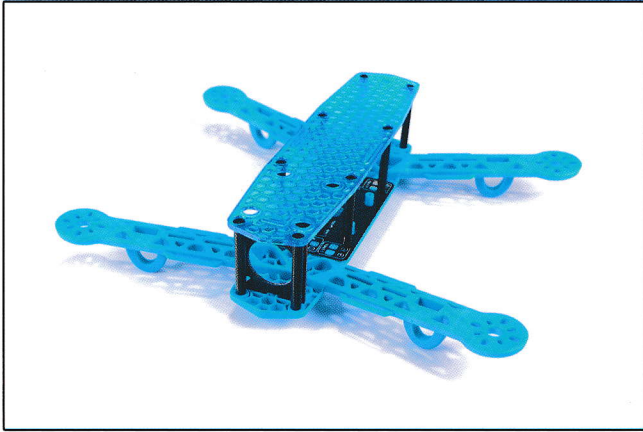

SPECIFICATION

Hello Color

Width:250mm

Height:65mm

Weight:130g (without electronics)

Motor Mount Bolt Holes: 12/16/19mm

Note:

Color 250 the latest design of DIATONE is a casual Frame Kit, please DON'T do severe flight movements.