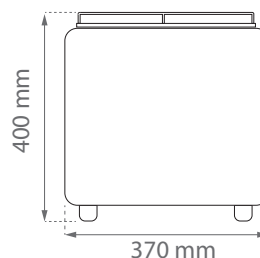

## DIMENSIONS

Standard

Standard

1GR

2GRC

2GR

3GR

Small size, big coffee

## DIMENSIONS

High Cup

High cup

1GR

2GRC

2GR

3GR

Small size, big coffee

## DIMENSIONS