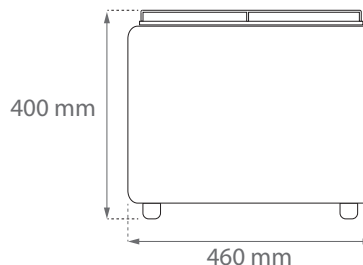

## DIMENSIONS

Standard

Standard

1GR

2GRC

2GR

3GR

Small size, big coffee

## DIMENSIONS

High Cup

High cup

1GR

2GRC

2GR

3GR

Small size, big coffee

## DIMENSIONS