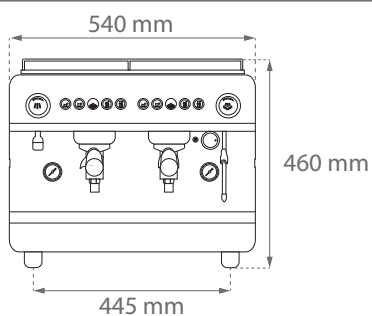

## DIMENSIONS

Standard

Standard

1GR

2GRC

2GR

3GR

Small size, big coffee

## DIMENSIONS

High Cup

High cup

1GR

2GRC

2GR

3GR

Small size, big coffee

## DIMENSIONS