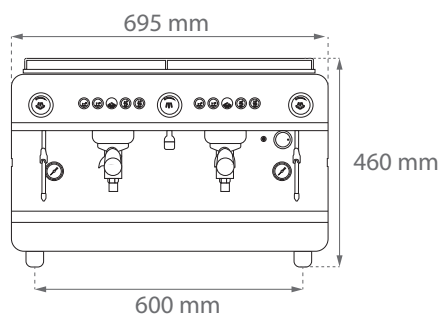

## DIMENSIONS

Standard

Standard

1GR

2GRC

2GR

3GR

Small size, big coffee

## DIMENSIONS

High Cup

High cup

1GR

2GRC

2GR

3GR

Small size, big coffee

## DIMENSIONS