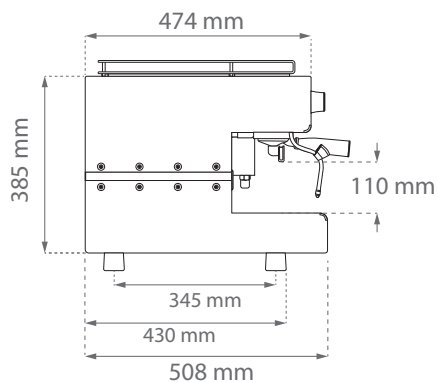

## DIMENSIONS

Standard

Standard

1GR

2GRC

2GR

3GR

Small size, big coffee

## DIMENSIONS

High Cup

High cup

1GR

2GRC

2GR

3GR

Small size, big coffee

## DIMENSIONS