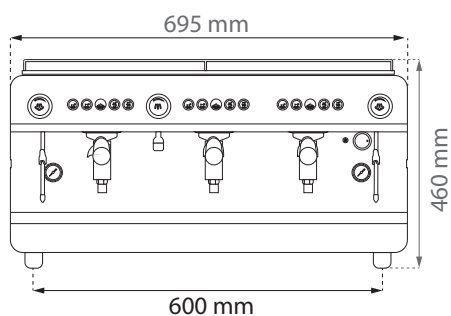

## DIMENSIONS

High Cup

High cup

1GR

2GRC

2GR

3GR

Small size, big coffee

## DIMENSIONS