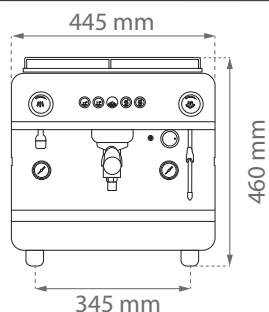

## DIMENSIONS

Standard

Standard

1GR

2GRC

2GR

3GR

Small size, big coffee

## DIMENSIONS

High Cup

High cup

1GR

2GRC

2GR

3GR

Small size, big coffee

## DIMENSIONS