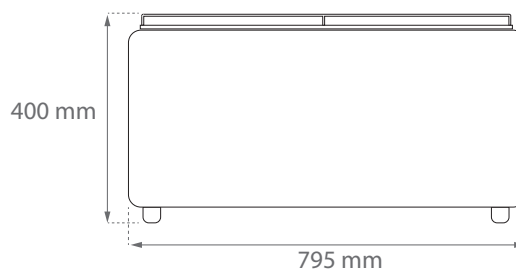

## DIMENSIONS

Standard

Standard

1GR

2GRC

2GR

3GR

Small size, big coffee

## DIMENSIONS

High Cup

High cup

1GR

2GRC

2GR

3GR

Small size, big coffee

## DIMENSIONS