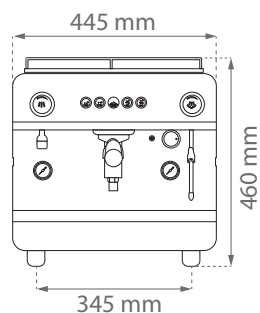

## DIMENSIONS

Standard

Standard

1GR

2GRC

2GR

3GR

Small size, big coffee

## DIMENSIONS

High Cup

High cup

1GR

2GRC

2GR

3GR

Small size, big coffee

## DIMENSIONS