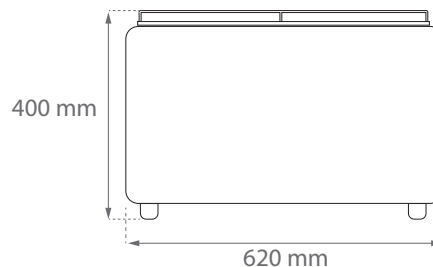

## DIMENSIONS

Standard

Standard

1GR

2GRC

2GR

3GR

Small size, big coffee

## DIMENSIONS

High Cup

High cup

1GR

2GRC

2GR

3GR

Small size, big coffee

## DIMENSIONS