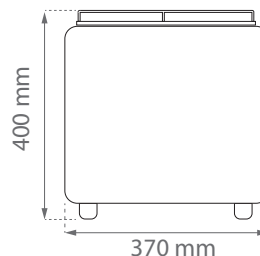

## DIMENSIONS

Standard

Standard

1GR

2GRC

2GR

3GR

Small size, big coffee

## DIMENSIONS

High Cup

High cup

1GR

2GRC

2GR

3GR

Small size, big coffee

## DIMENSIONS