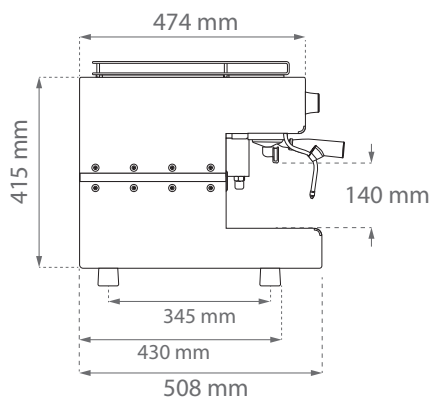

Small size, big coffee

IBERITAL

IB7

MONO BOILER

DIMENSIONS

High Cup Plus

High Cup Plus

1GR