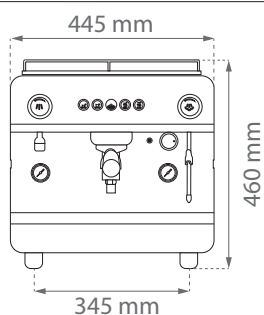

Small size, big coffee

IBERITAL

IB7

MONO BOILER

DIMENSIONS

High Cup Plus

High Cup Plus

1GR

2GR