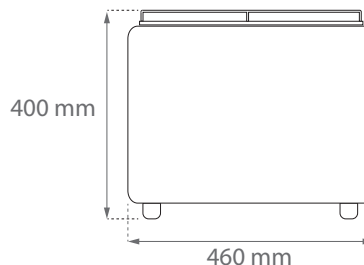

## DIMENSIONS

Standard

Standard

1GR

2GRC

2GR

3GR

Small size, big coffee

## DIMENSIONS

High Cup

High cup

1GR

2GRC

2GR

3GR

Small size, big coffee

## DIMENSIONS