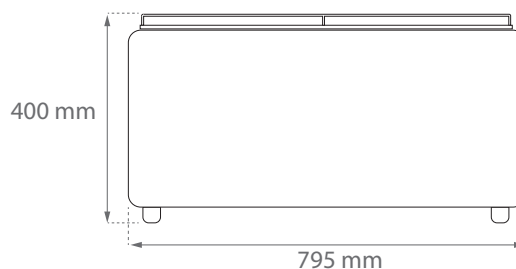

## DIMENSIONS

Standard

Standard

1GR

2GRC

2GR

3GR

Small size, big coffee

## DIMENSIONS

High Cup

High cup

1GR

2GRC

2GR

3GR

Small size, big coffee

## DIMENSIONS