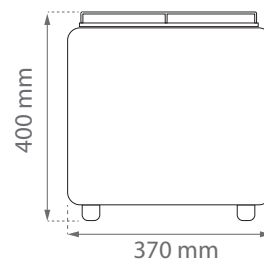

Small size, big coffee

IBERITAL

IB7

MONO BOILER

DIMENSIONS

High Cup Plus

High Cup Plus

1GR

2GR