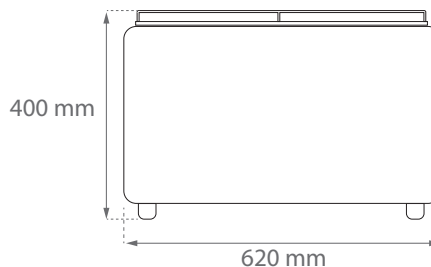

## DIMENSIONS

Standard

Standard

1GR

2GRC

2GR

3GR

Small size, big coffee

## DIMENSIONS

High Cup

High cup

1GR

2GRC

2GR

3GR

Small size, big coffee

## DIMENSIONS