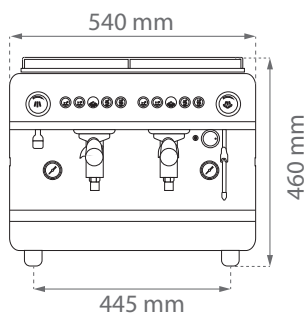

## DIMENSIONS

High Cup

High cup

1GR

2GRC

2GR

3GR

Small size, big coffee

## DIMENSIONS