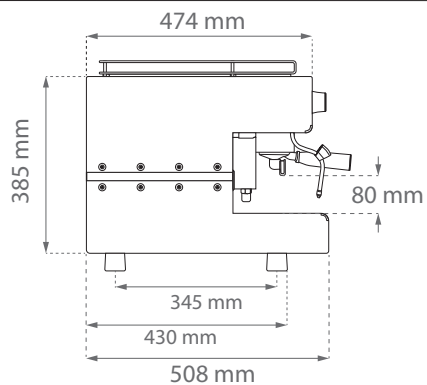

Small size, big coffee

IBERITAL

## DIMENSIONS

Standard

Standard

1GR

2GRC

2GR

3GR

Small size, big coffee

## DIMENSIONS

High Cup

High cup

1GR

2GRC

2GR

3GR

Small size, big coffee

## DIMENSIONS