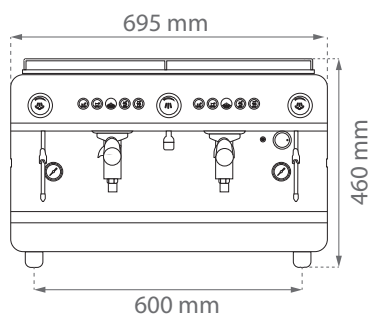

## DIMENSIONS

High Cup

High cup

1GR

2GRC

2GR

3GR

Small size, big coffee

## DIMENSIONS