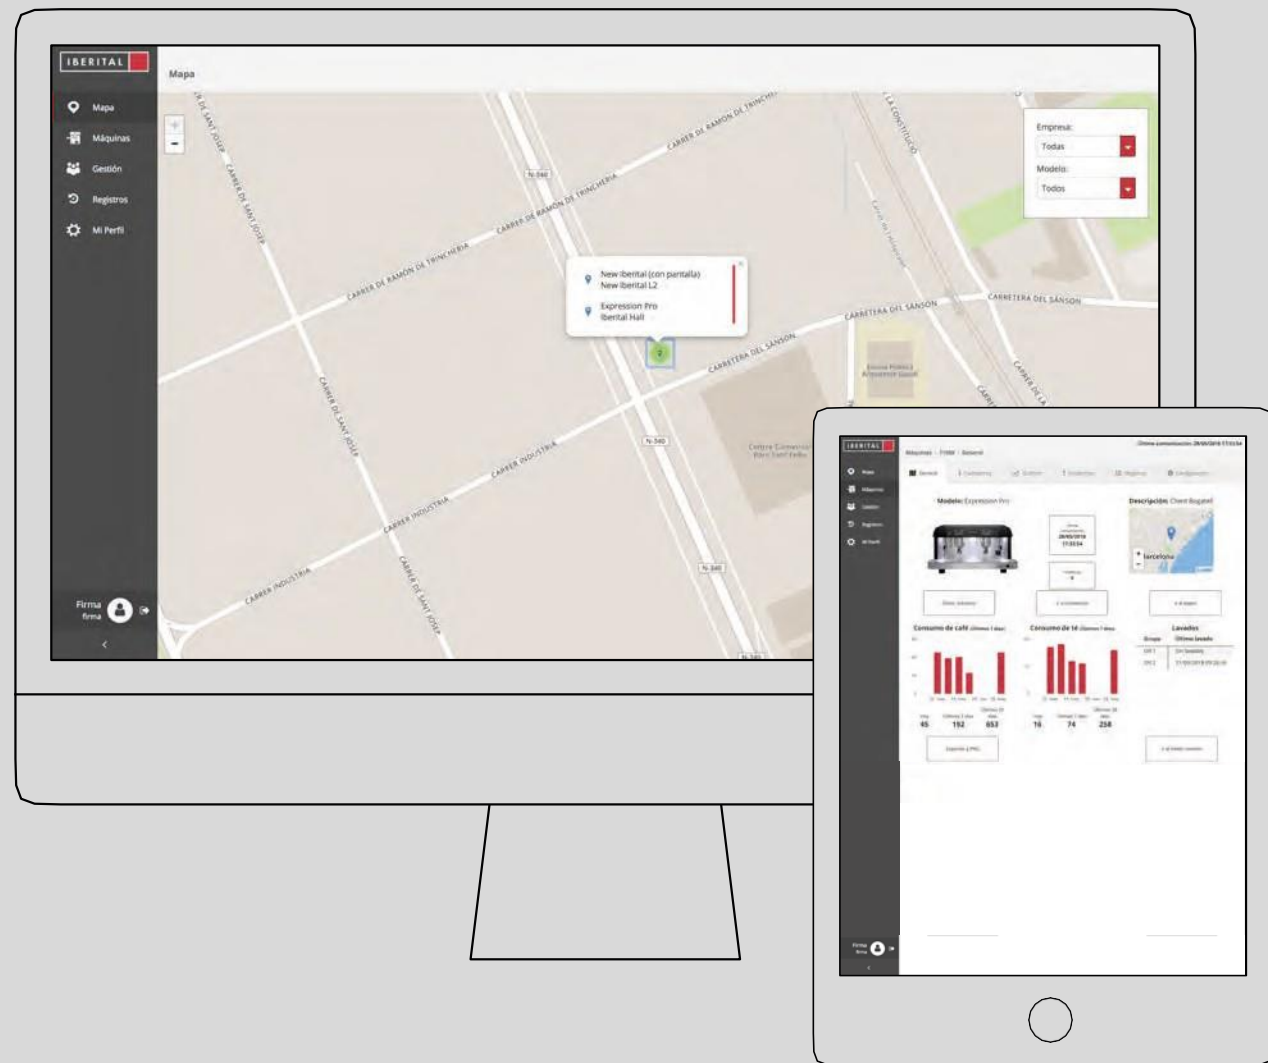

## The only basket you will ever want

Tandem's design began with you and your habits in mind. A simple detail conceived to achieve superior handling and control of your brewing tools. Our rational, nordic-inspired and removable basket will help you move cups, dishes and jars around. Sometimes, the most useful features are the simple ones.

# Complement your Tandem with IB Connect

Leverage the power of data by integrating IB Connect and have greater control on the use, performance, and needs of your Tandem. Forget clumsy displays; connect to the machine from your computer or smartphone.