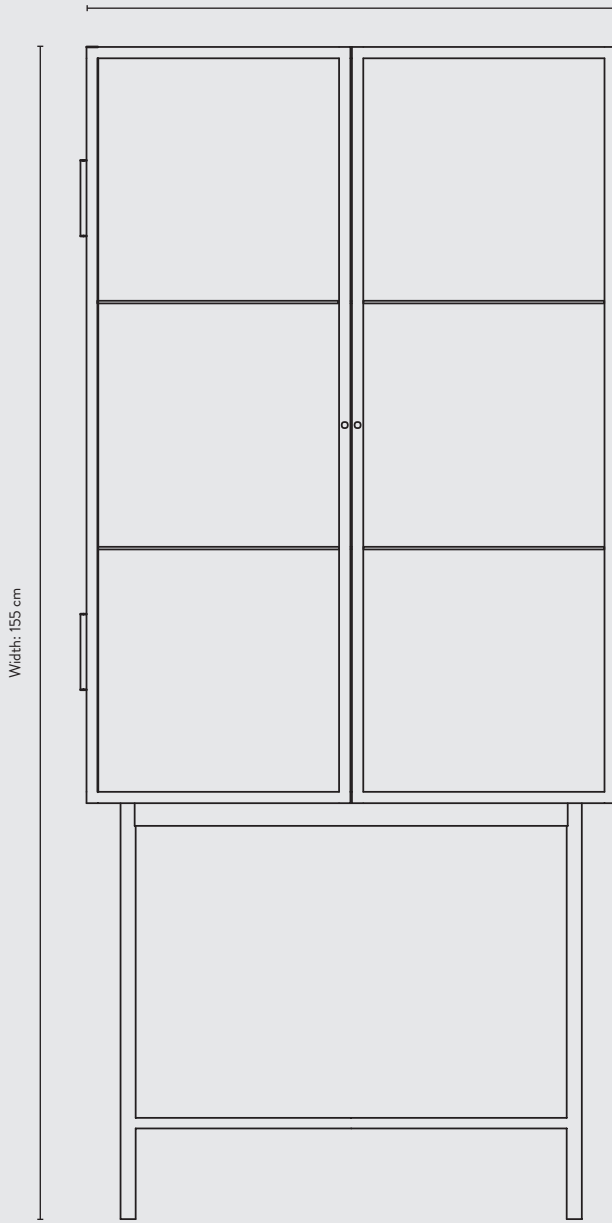

# HAZE VITRINE

PRODUCT INFO

ferm  
LIVING

FRONT VIEW

Width: 70 cm

SIDE VIEW

Depth: 32 cm

TOP VIEW

Width: 70 cm

# HAZE VITRINE

Opposites attract on this freestanding cabinet, crafted from sleek powder coated metal and textural wired glass. The glass doors close seamlessly and quietly thanks to magnets, and open to reveal two powder coated metal shelves. Use in the bathroom to stylishly store beauty essentials or as a modern focal point in your dining room to store dinnerware and more.

**Dimensions:** Height: 155 cm  
Width: 70 cm  
Depth: 32 cm

**Weight:** 40 kg

**Construction:** Wired glass and powder coated metal. Two metal shelves included. Maximum 10 kilos on each shelf

**Assembly:** Top and bottom part to be assembled. Manual included