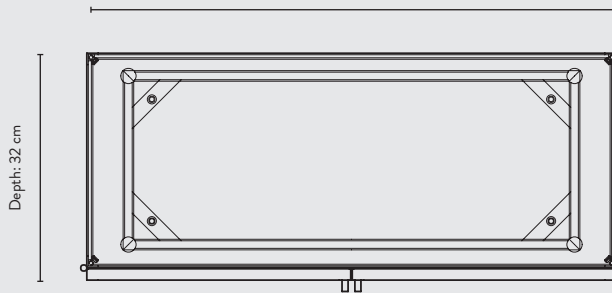

# HAZE VITRINE

PRODUCT INFO

ferm  
LIVING

FRONT VIEW

Width: 70 cm

SIDE VIEW

Depth: 32 cm

TOP VIEW

Width: 70 cm

**Dimensions:** Height: 155 cm  
Width: 70 cm  
Depth: 32 cm

**Weight:** 40 kg

**Construction:** Wired glass and powder coated metal. Two metal shelves included. Maximum 10 kilos on each shelf

**Assembly:** Top and bottom part to be assembled. Manual included