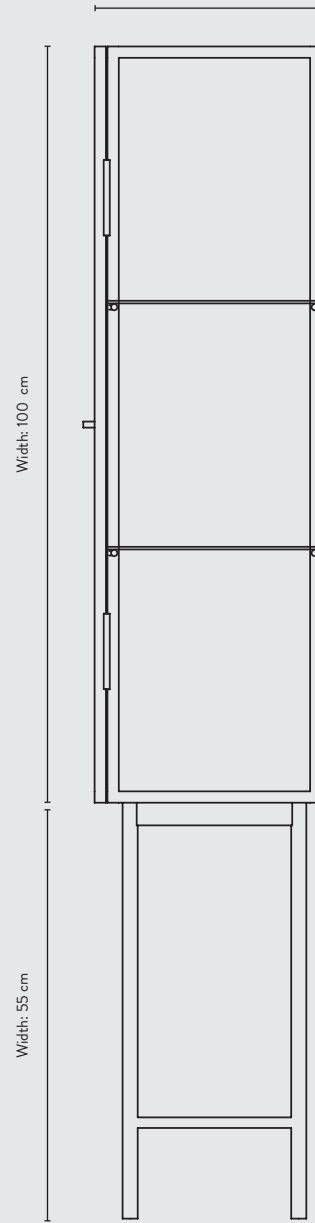

# HAZE VITRINE

PRODUCT INFO

ferm  
LIVING

FRONT VIEW

Width: 70 cm

SIDE VIEW

Depth: 32 cm

TOP VIEW

Width: 70 cm

# HAZE VITRINE

Opposites attract on this freestanding cabinet, crafted from sleek powder coated metal and textural wired glass. The glass doors close seamlessly and quietly thanks to magnets, and open to reveal two powder coated metal shelves. Use in the bathroom to stylishly store beauty essentials or as a modern focal point in your dining room to store dinnerware and more.

**Dimensions:** Height: 155 cm  
Width: 70 cm  
Depth: 32 cm

**Weight:** 40 kg

**Construction:** Wired glass and powder coated metal. Two metal shelves included. Maximum 10 kilos on each shelf

**Assembly:** Top and bottom part to be assembled. Manual included