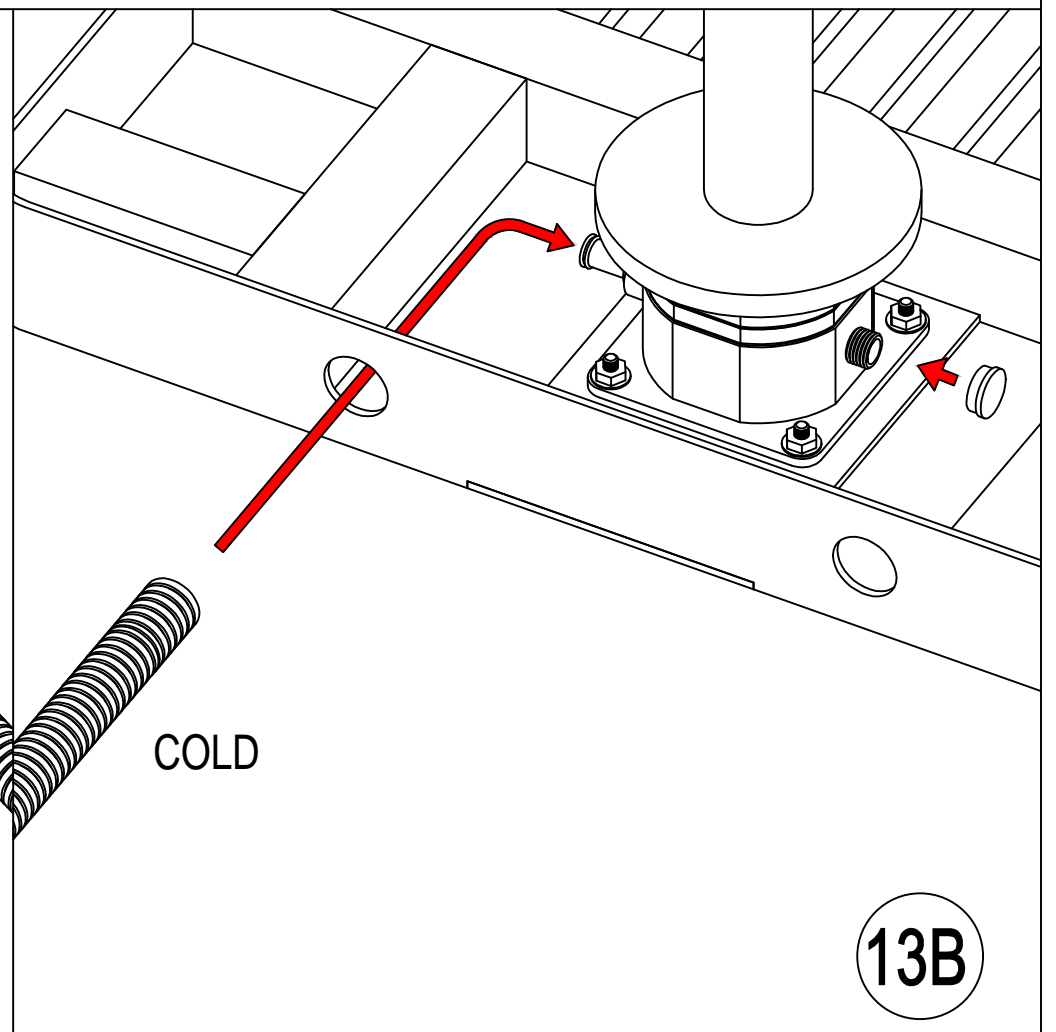

Cane-line

Assembly Instruction Outdoor Shower Platform