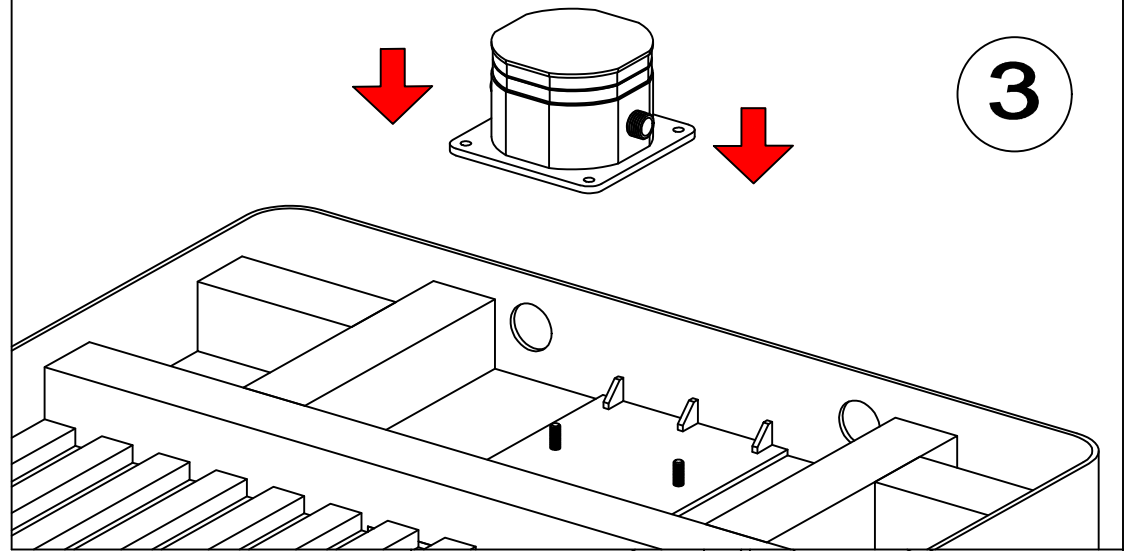

## Assembly Instruction Outdoor Shower Platform

Metal Base (1 pc)

Teak Base A (1 pc)

Teak Base B (1 pc)

Wrench (1 pc)

Washer (4 pcs)

Nut (4 pcs)

1