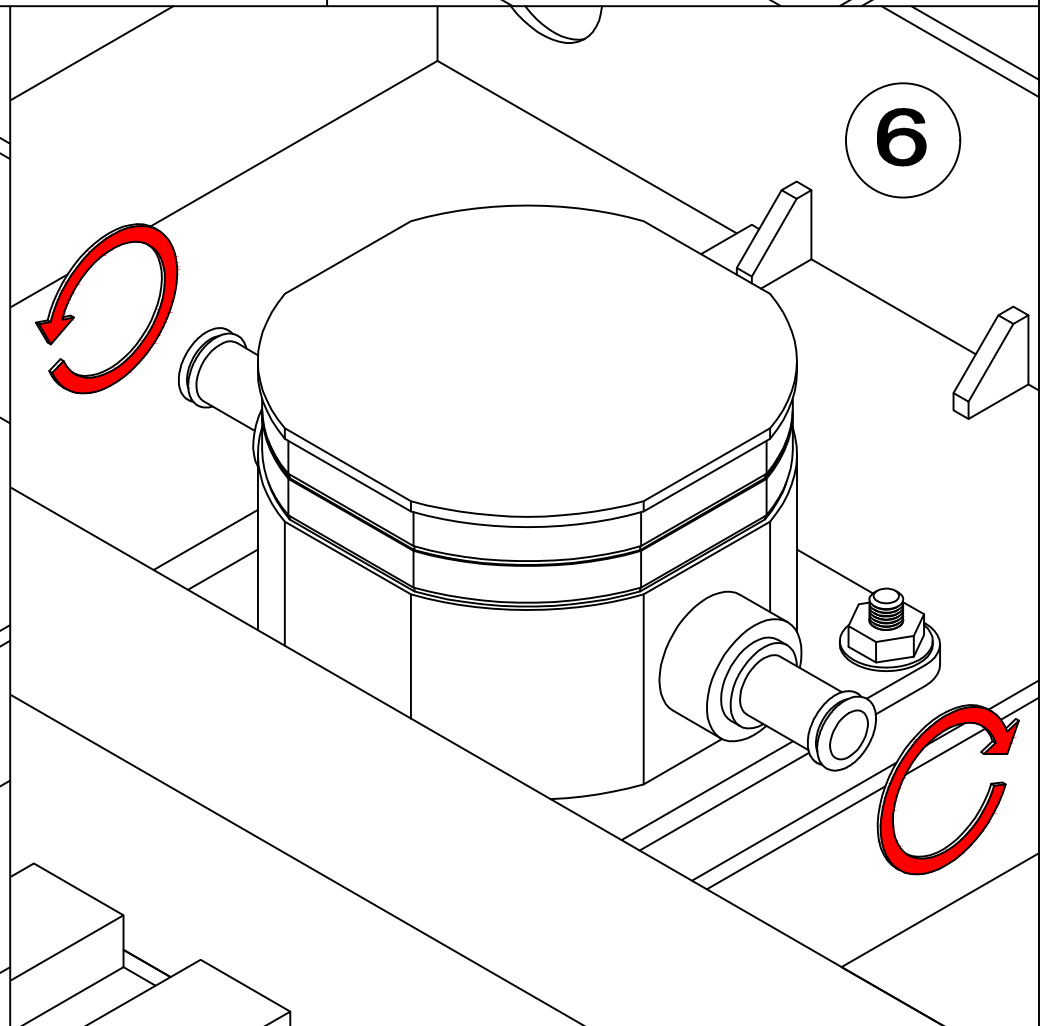

Cane-line

Assembly Instruction Outdoor Shower Platform

1

3

2

4

5

6