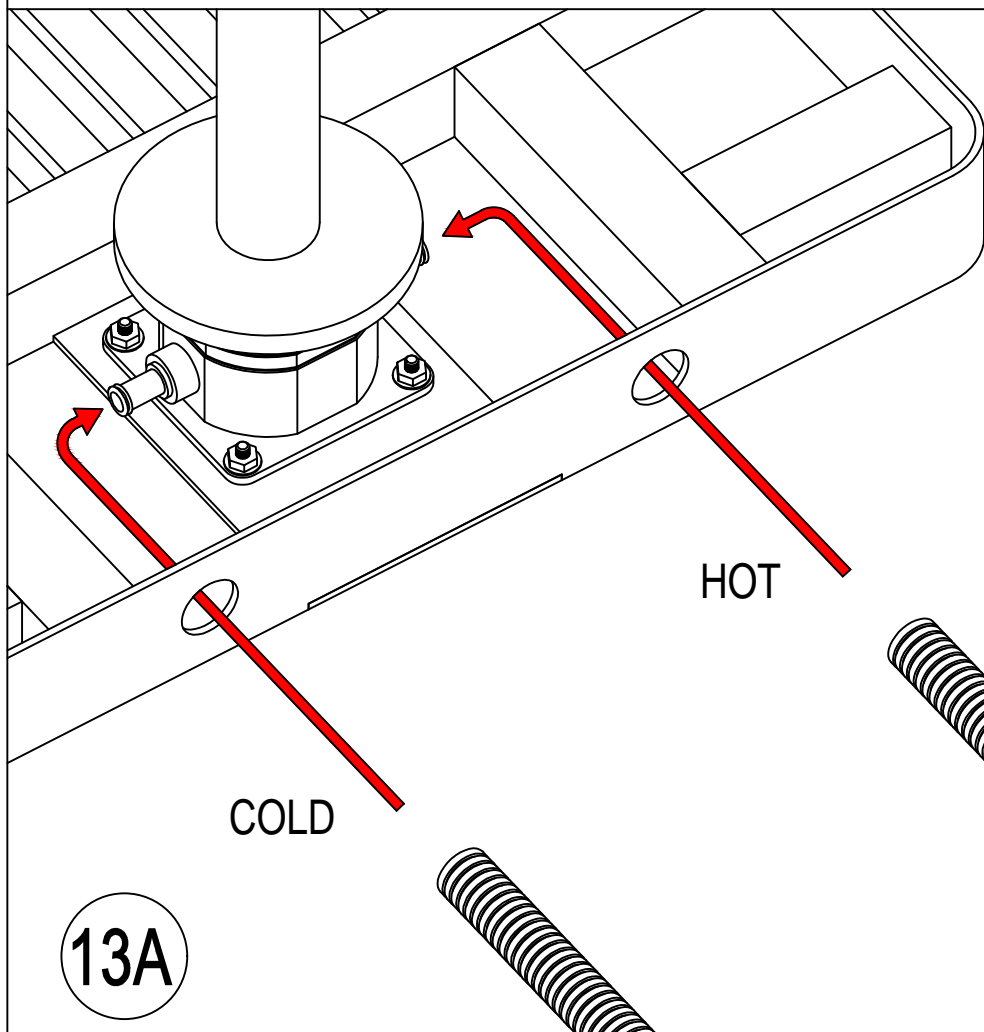

Cane-line

Assembly Instruction Outdoor Shower Platform