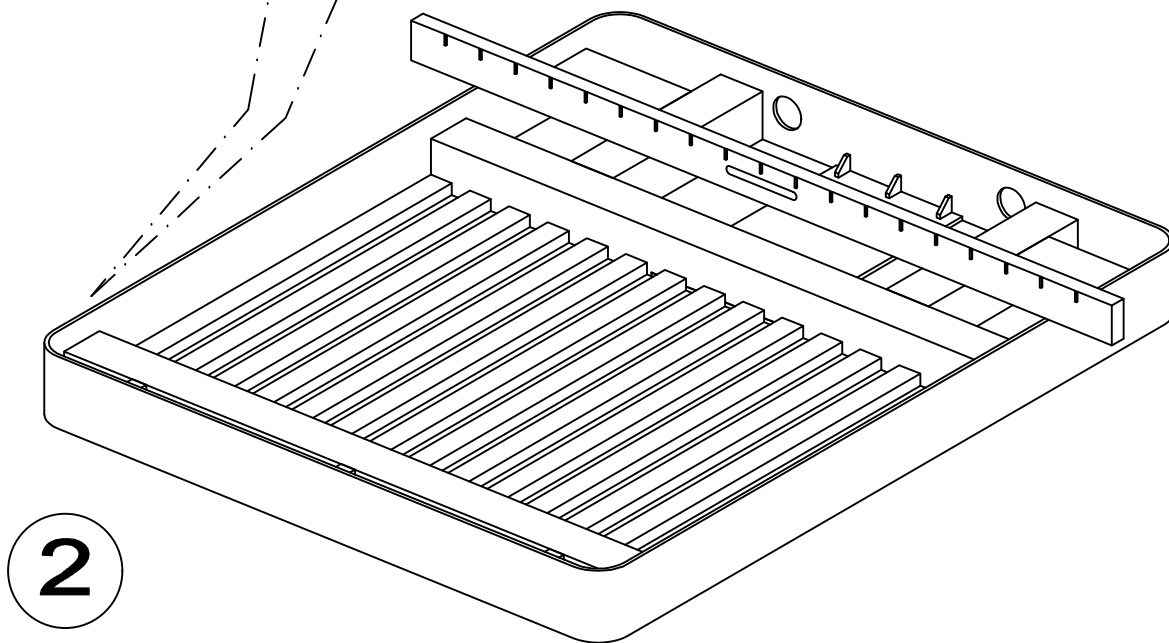

Cane-line

Assembly Instruction Outdoor Shower Platform

1

3

2

4

5

6