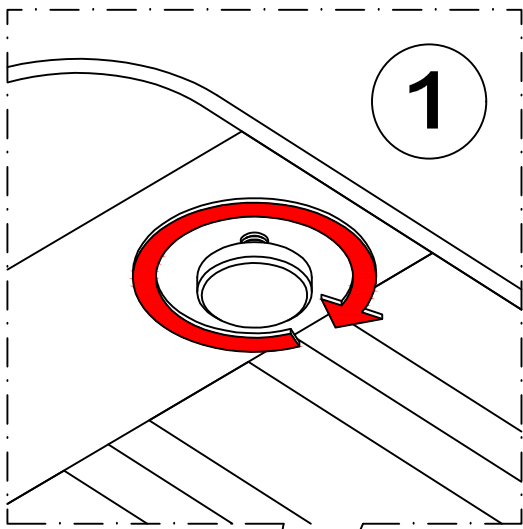

## Assembly Instruction Outdoor Shower Platform

Metal Base (1 pc)

Teak Base A (1 pc)

Teak Base B (1 pc)

Wrench (1 pc)

Washer (4 pcs)

Nut (4 pcs)

1