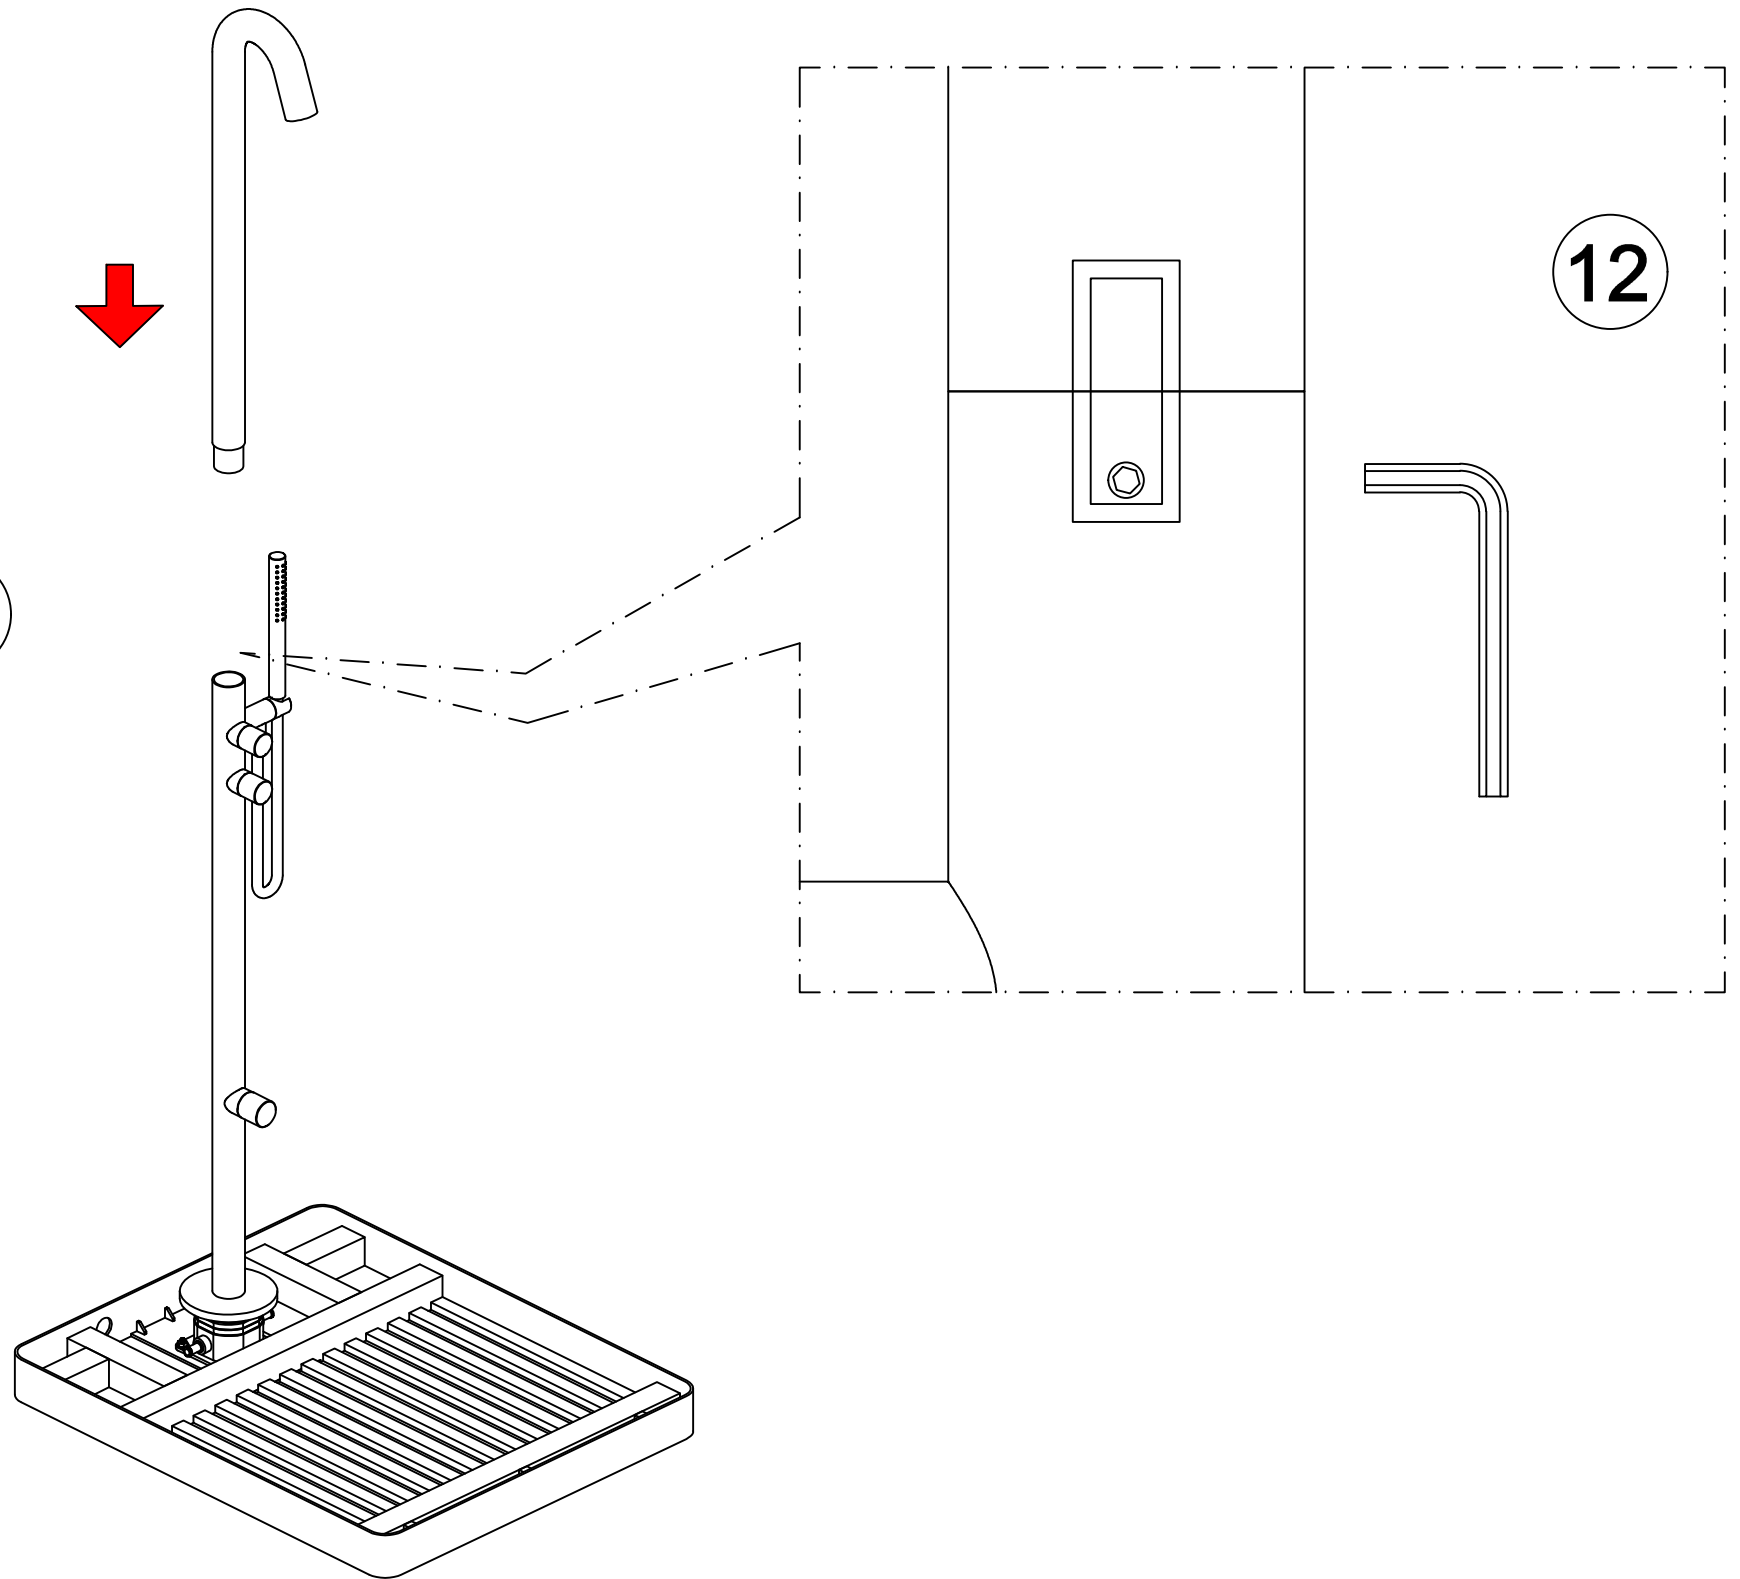

Cane-line

Assembly Instruction Outdoor Shower Platform