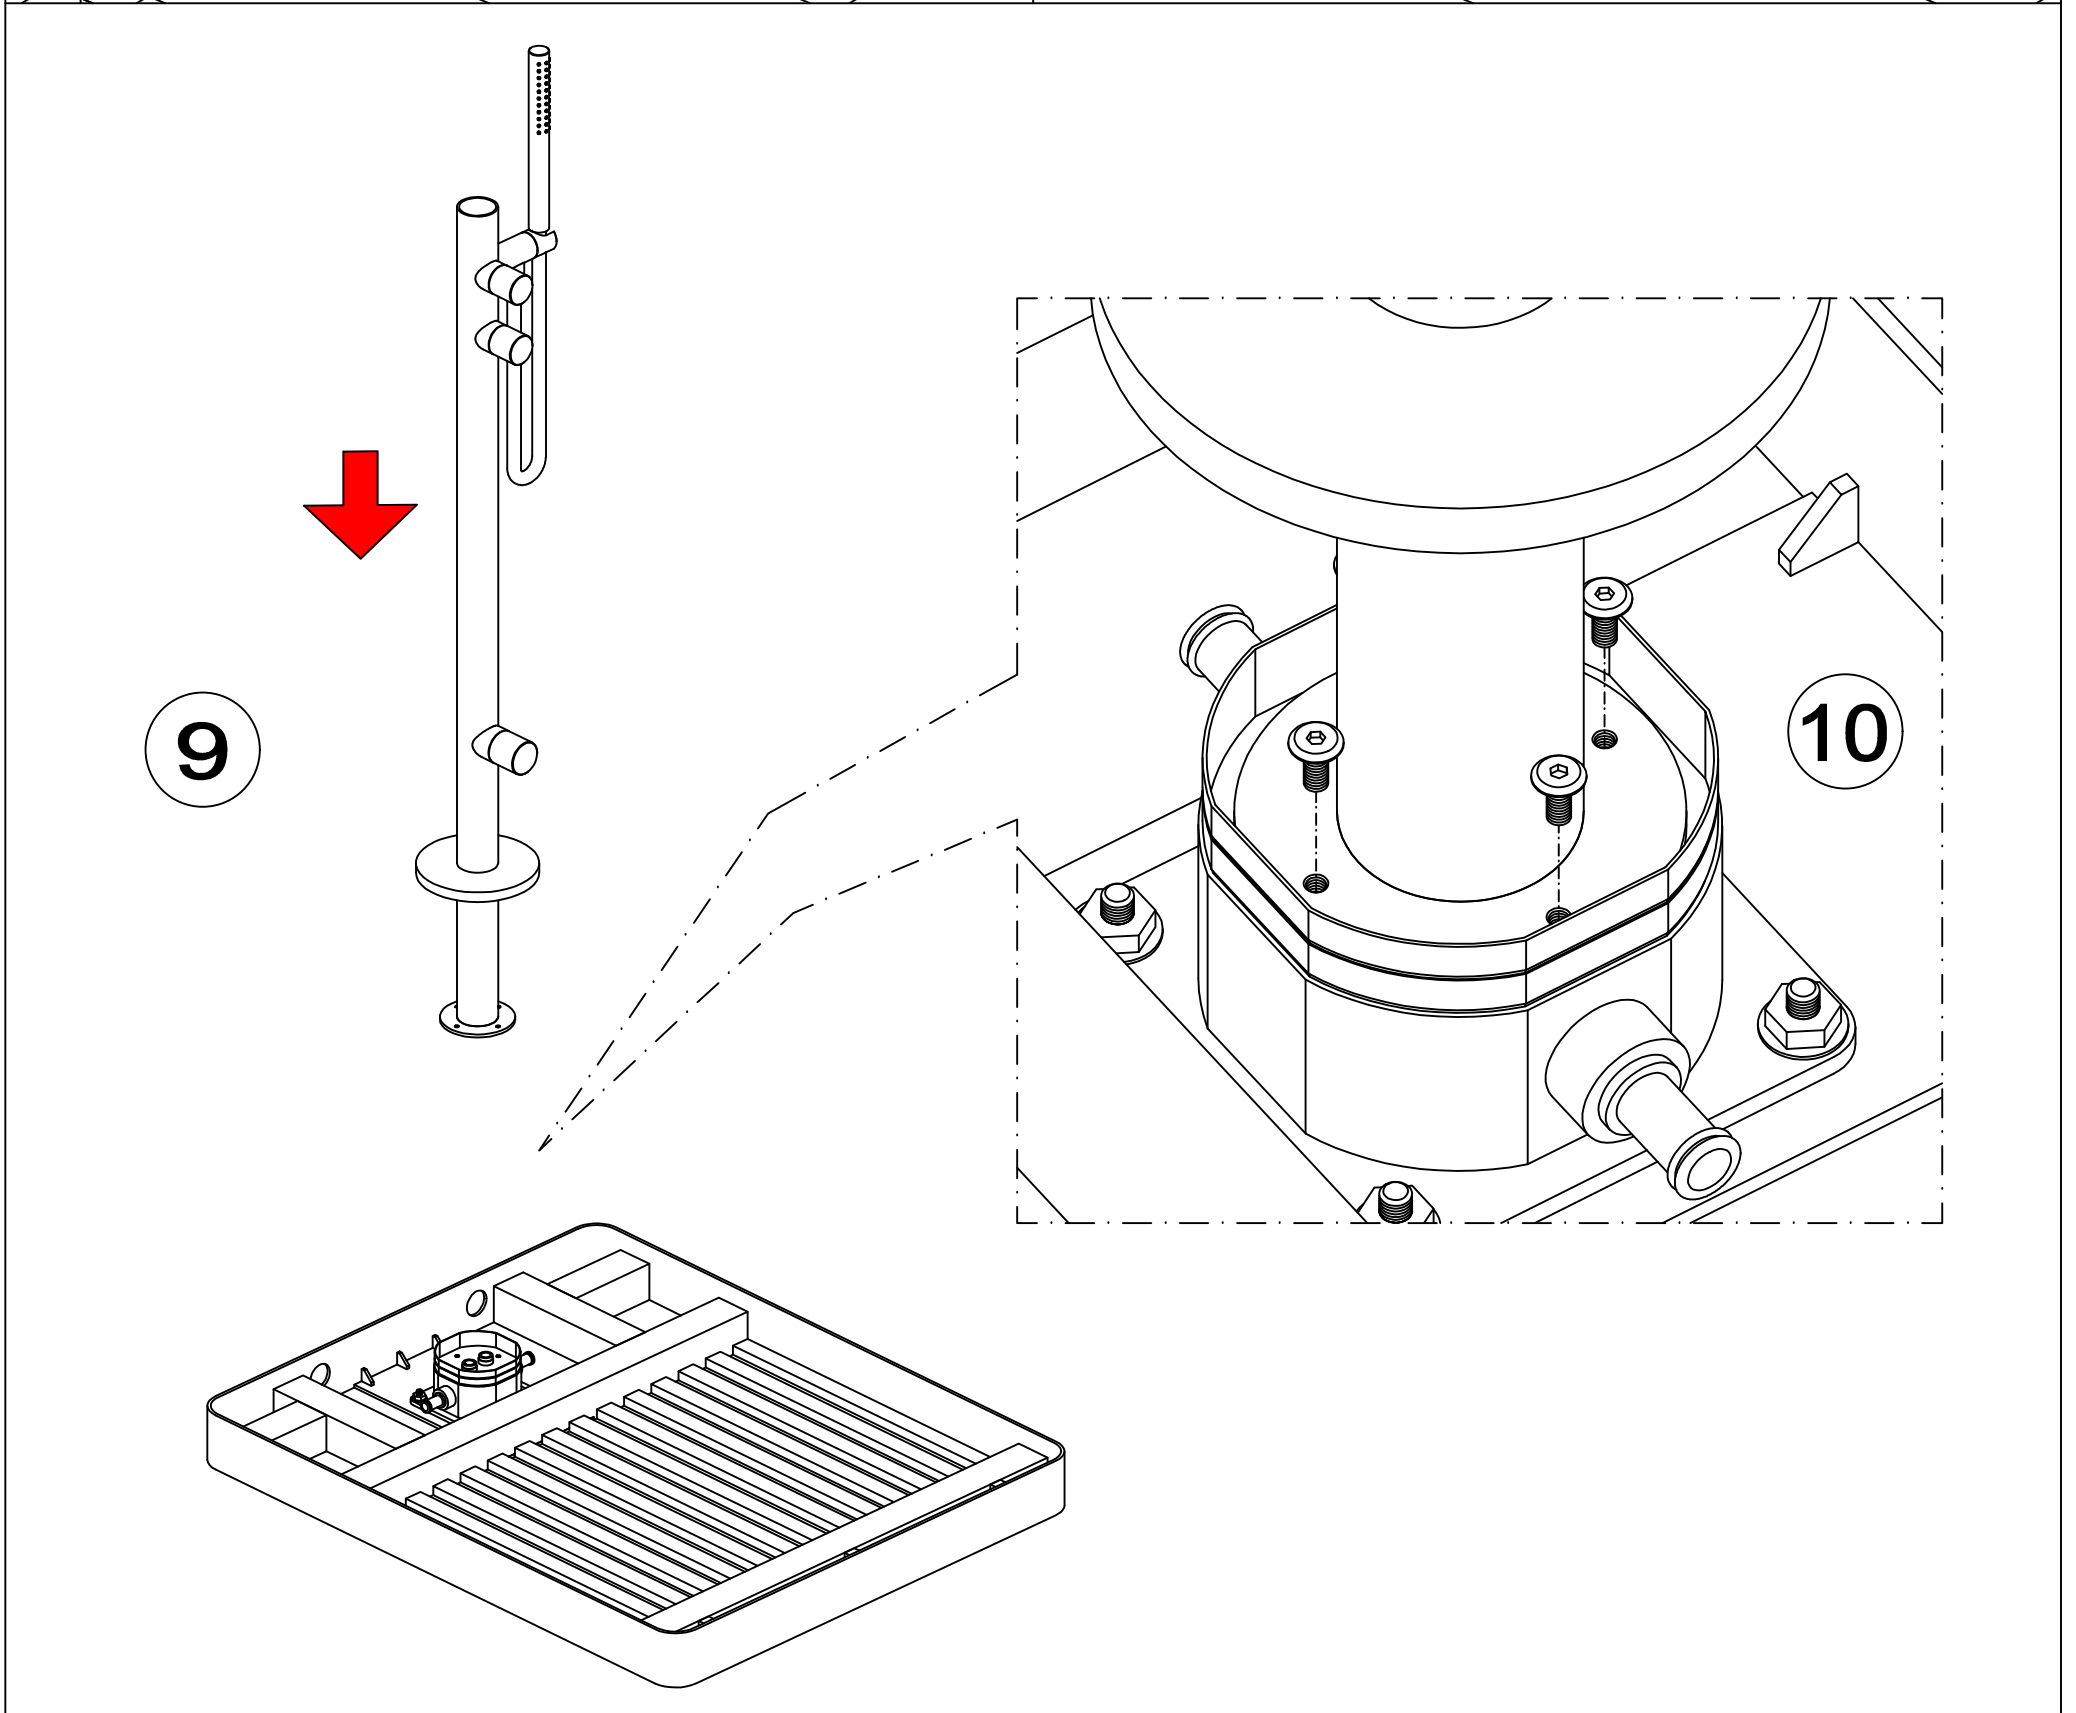

Cane-line

Assembly Instruction Outdoor Shower Platform