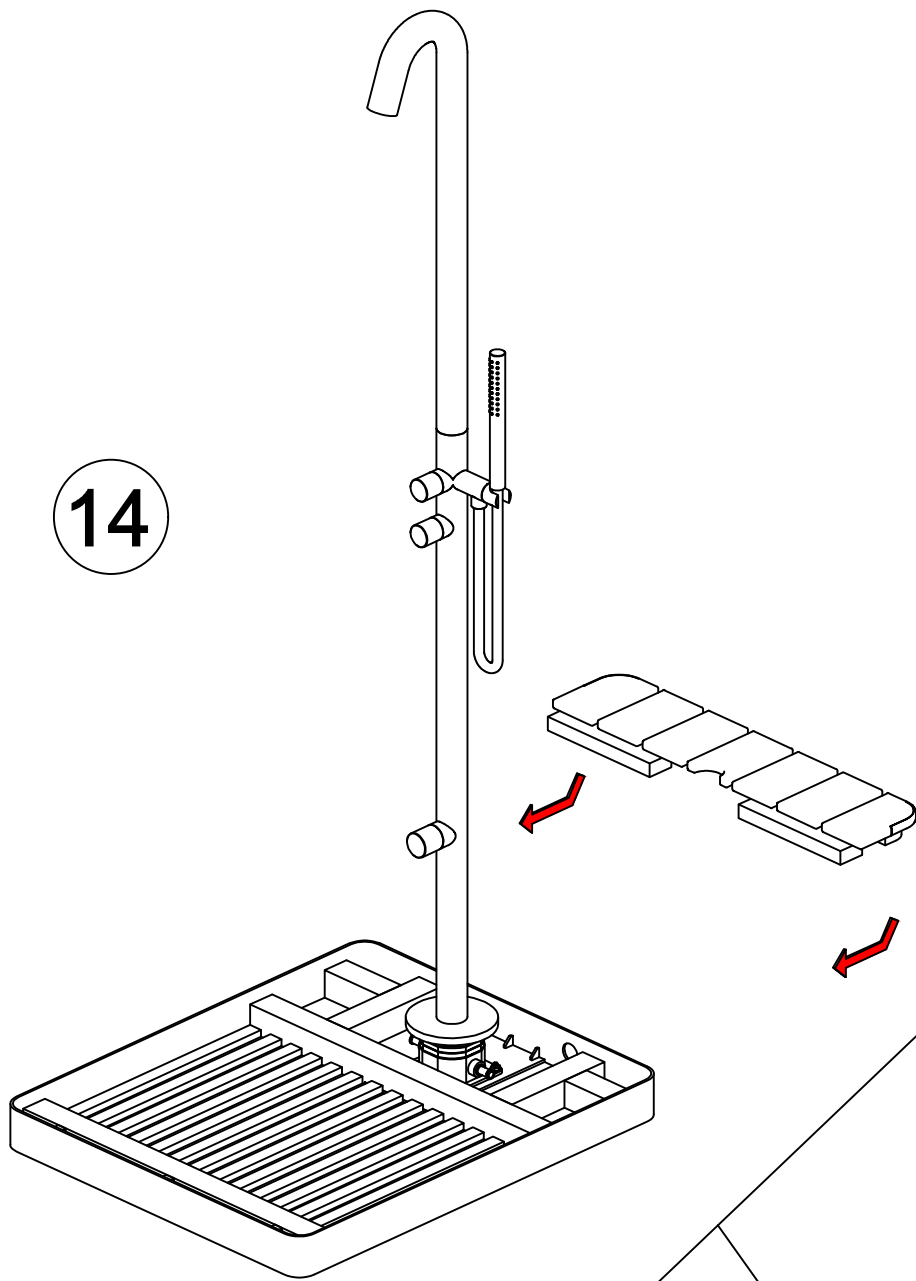

Cane-line

Assembly Instruction Outdoor Shower Platform

14