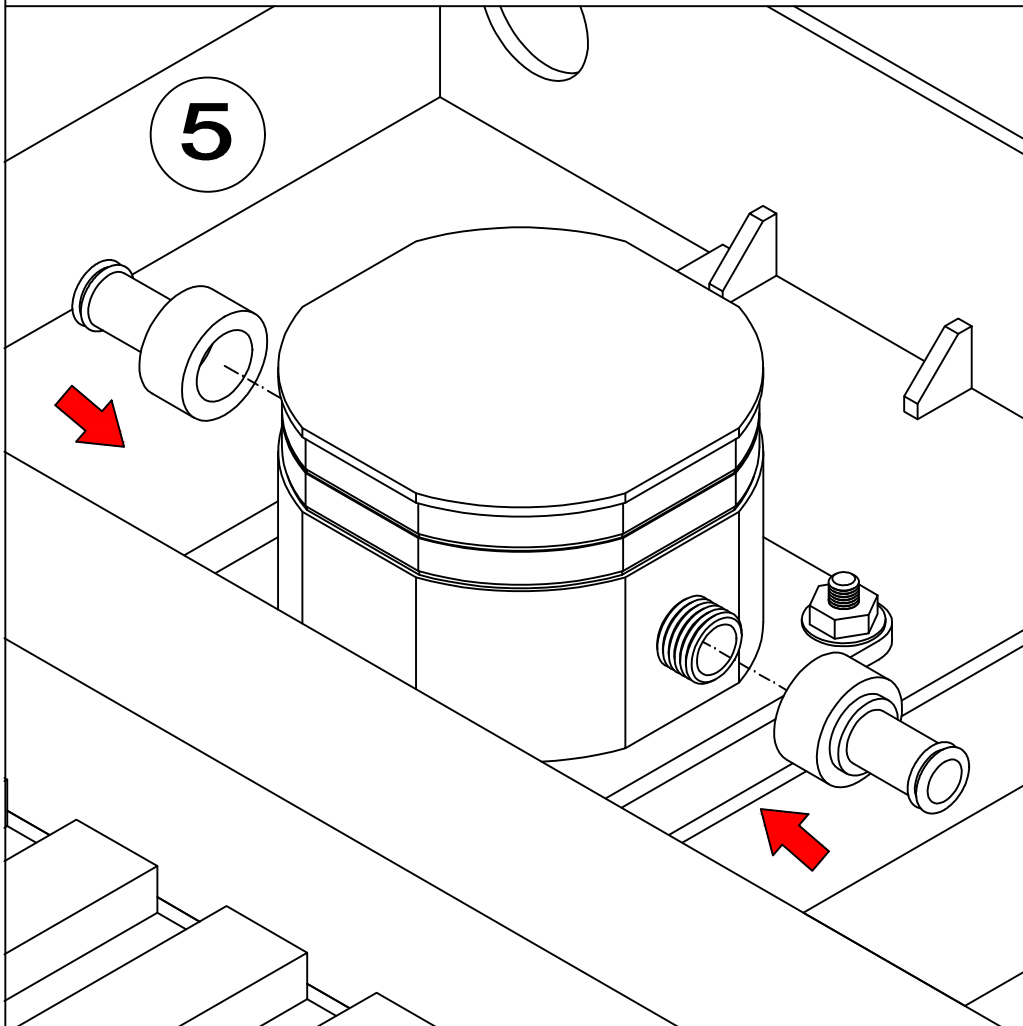

Cane-line

Assembly Instruction Outdoor Shower Platform

1

3

2

4

5

6