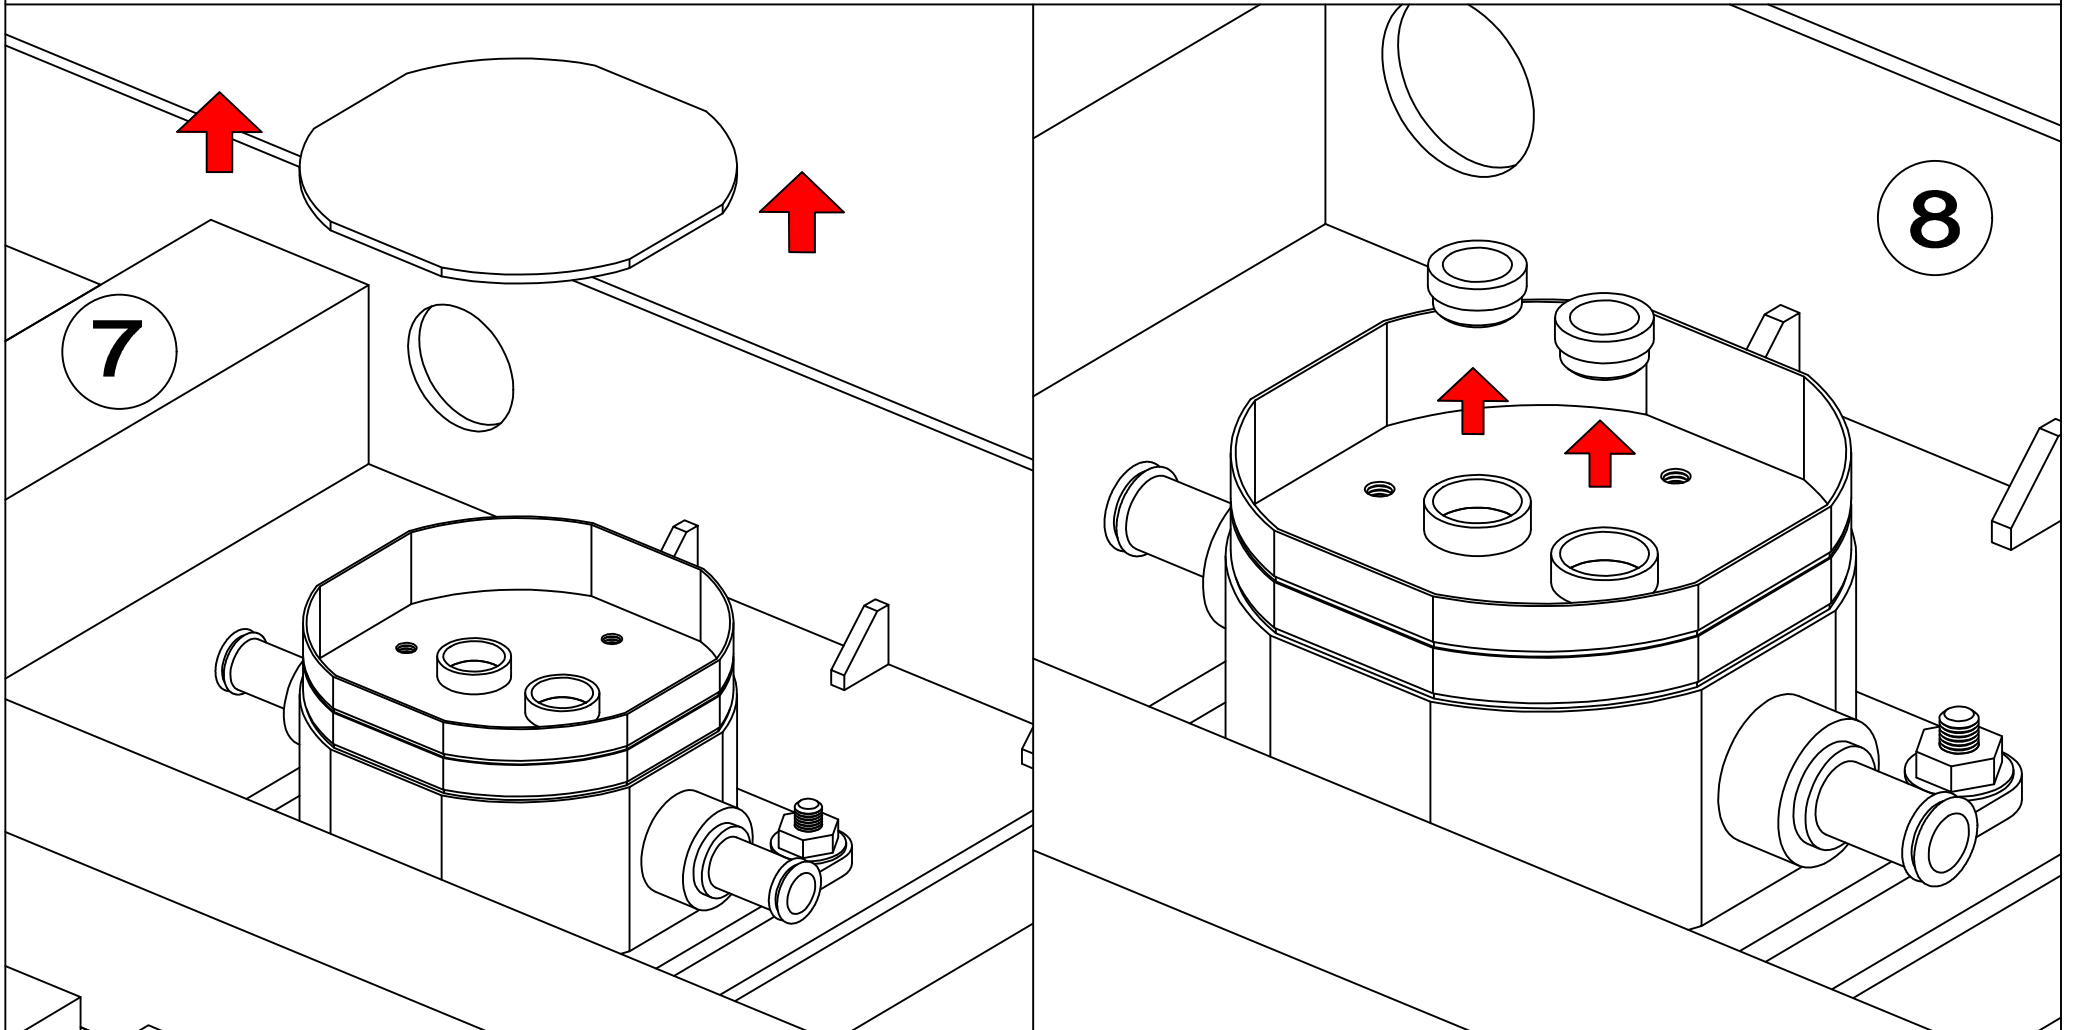

Cane-line

Assembly Instruction Outdoor Shower Platform