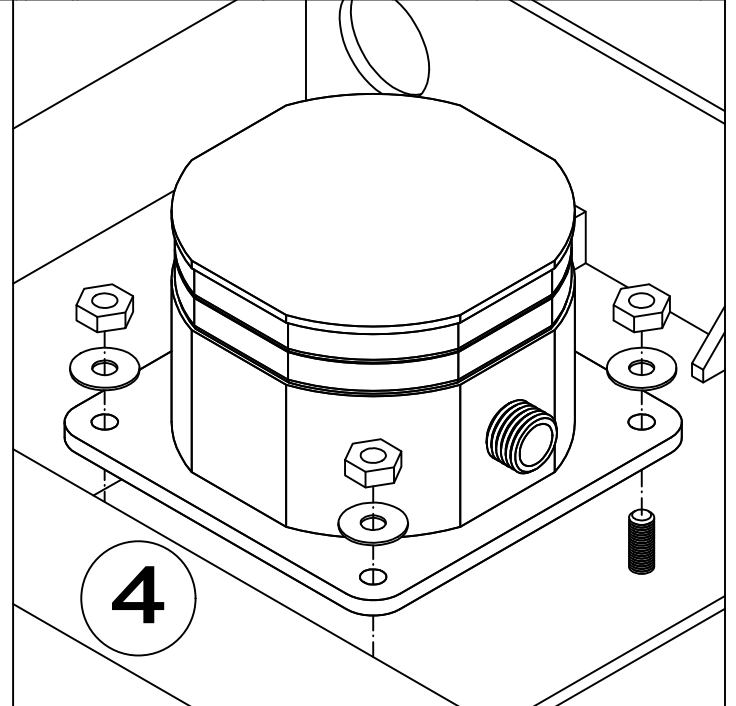

Cane-line

Assembly Instruction Outdoor Shower Platform

1

3

2

4

5

6