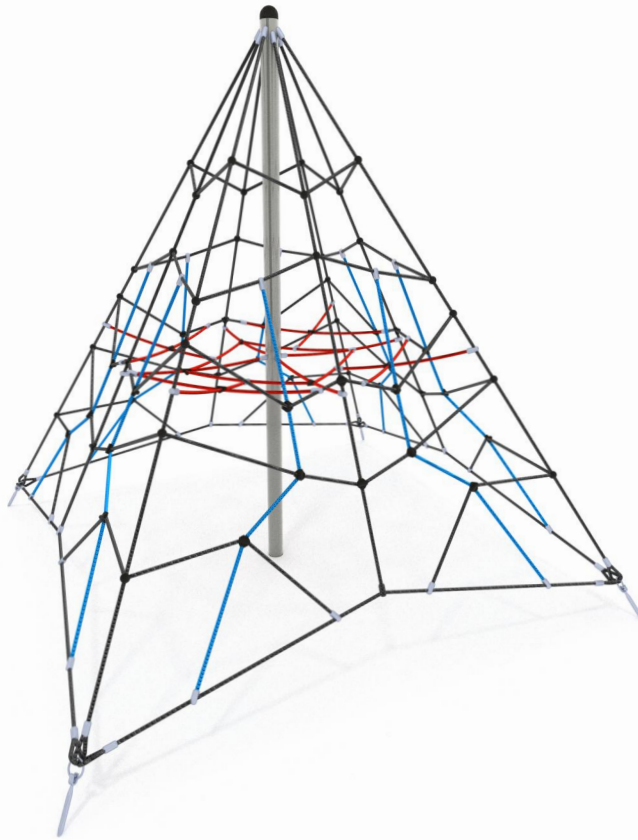

9101

CLIMBING

FUN

INTEGRATION

## PRODUCT DESCRIPTION

SCALE 1:100

Dimensions: 425 x 425 cm  
 Impact area: 725 x 725 cm  
 Overall height: 300 cm  
 Free fall height: 141 cm  
 Availability of spare parts: YES  
 Product compliant with EN 1176-1:2008: YES  
 Age group: 4-12 years