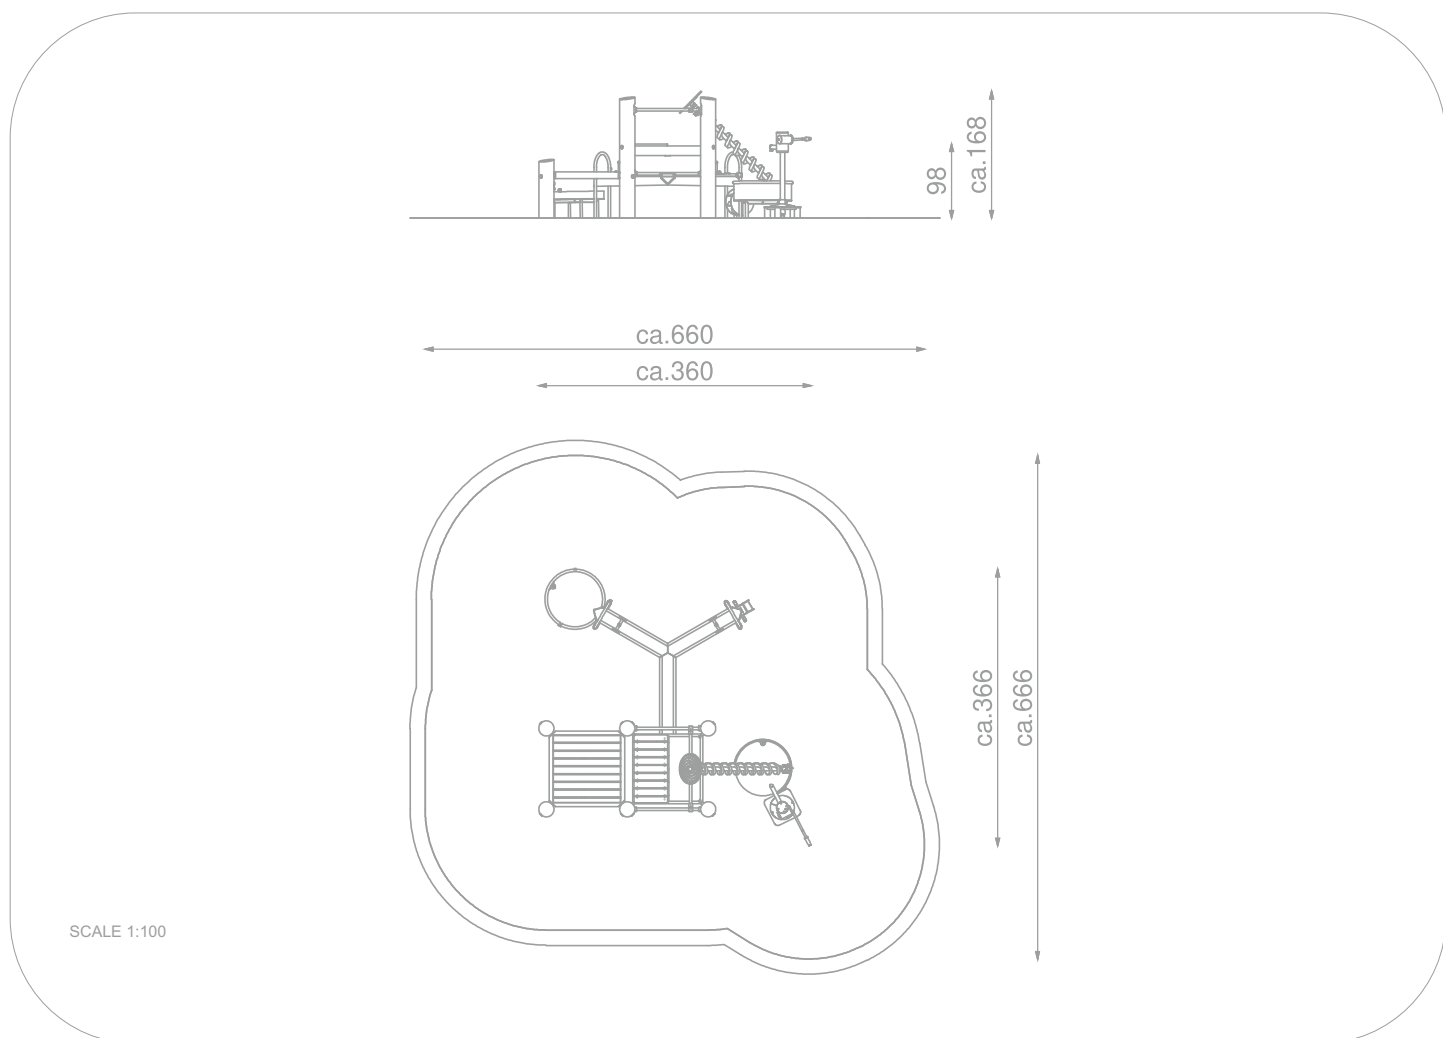

8185

MATERIALS:

NATURAL ROBINIA WOOD

ELEMENTS
CONSTRUCTION
MADE OF STAINLESS STEEL
ASISI 304