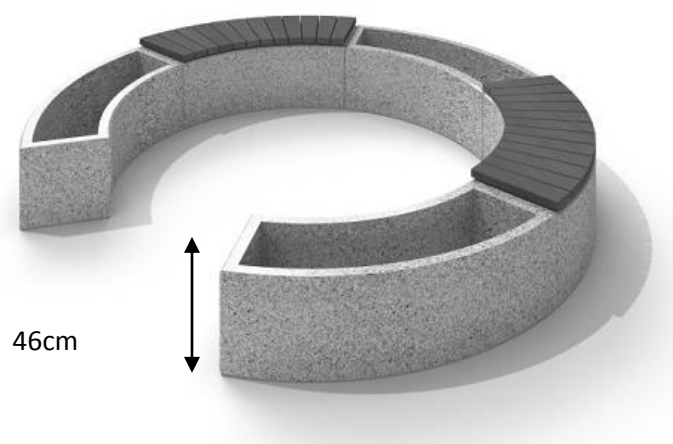

### **Concrete planter set with bench 02**

Code – KT-05-CR-003

Material –concrete, wood spruce

Weight- 1450 kg

---

## Colors of concrete

River stone

River stone colored red

Grits white-black 1

Grits black -white 2

Granite grits

Sienna grits

White grits