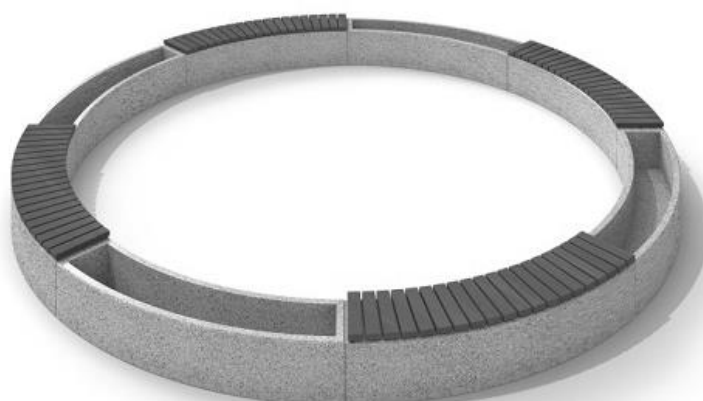

Concrete planter set with bench 06

Code – KT-05-CR-008

Material –concrete, wood spruce

Weight- 3800 kg

46cm

Colors of concrete

River stone

River stone colored red

Grits white-black 1

Grits black -white 2

Granite grits

Sienna grits

White grits

Colors of wood

Oak

Mahogany