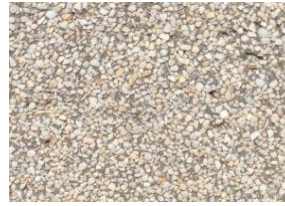

Concrete planter set with bench 03

Code – KT-05-CR-004

Material –concrete, wood spruce

Weight- 1740 kg

Colors of concrete

River stone

River stone colored red

Grits white-black 1

Grits black -white 2

Granite grits

Sienna grits

White grits

Colors of wood

Oak

Mahogany

Dark nut