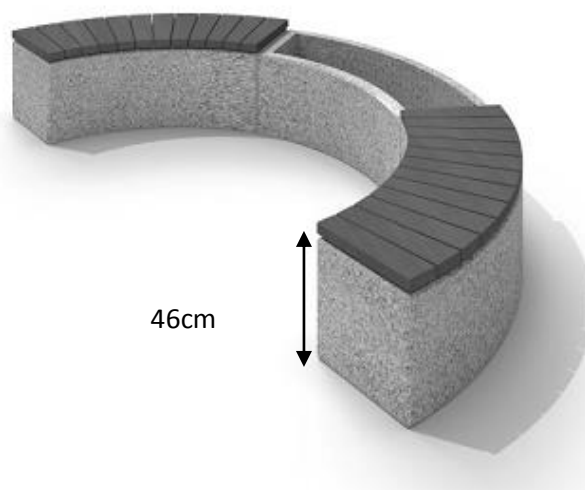

Concrete planter set with bench 01

Code – KT-05-CR-002

Material –concrete, wood spruce

Weight- 870 kg

Colors of concrete

River stone

River stone colored red

Grits white-black 1