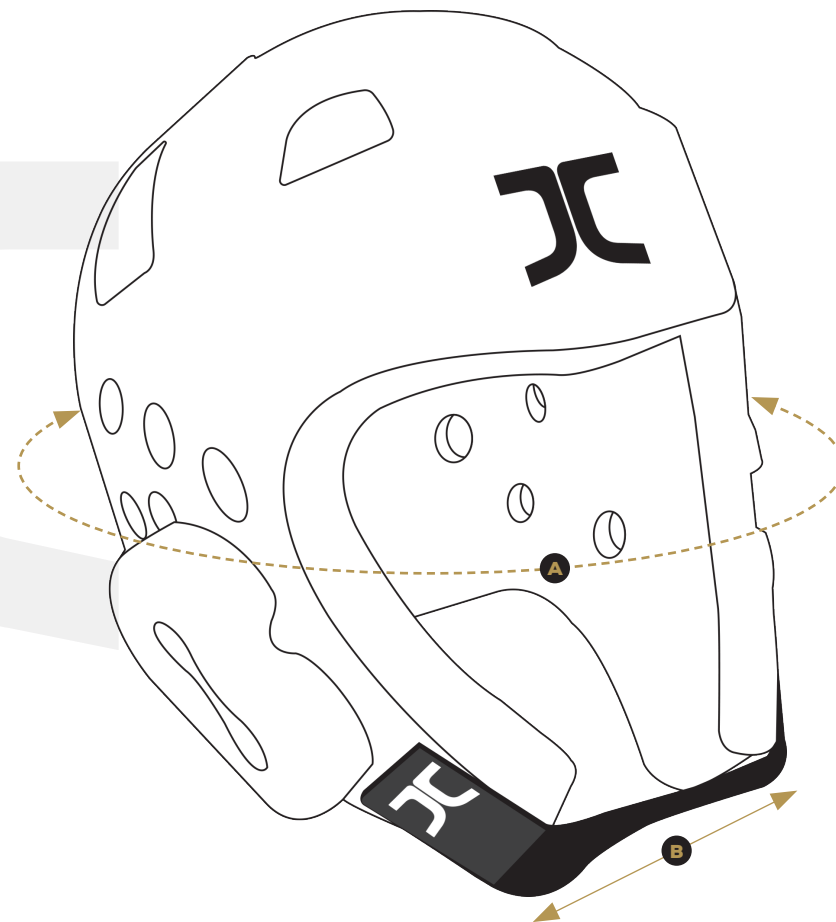

HEAD PROTECTOR

BACK

SIDE

FRONT

UNIT: CM

CATEGORY	XX-Small	X-Small	Small	Medium	Large	X-Large
A	49.5	51.5	53.5	55.5	57.5	59.5
B	16	17	18	19	20	21

PRODUCT CODE: JC-1001
JC-1002
JC-1003